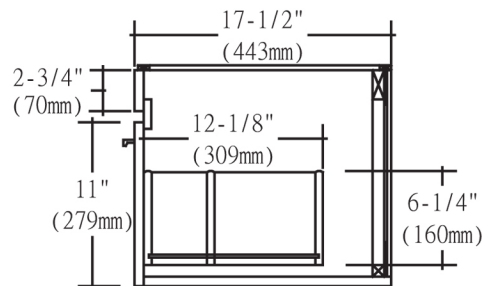

SPECIFICATION SHEET

Features

- Materials: Poplar solids with Teak engineered wood veneers
- Glides: Soft closing
- Drawers: 1
- Drawer Boxes: 1/2" solid pine, four sided English dovetail
- Hardware(finish): Polished chrome
- Hardware drill: 6-1/4"
- Back panel: Fully covered
- Mounting: Hanging Hardware
- Side Panels: 5/8" MDF with Teak engineered wood veneers
- Includes: Sink (1)

Colors/ Finish:
176-Ash Blonde