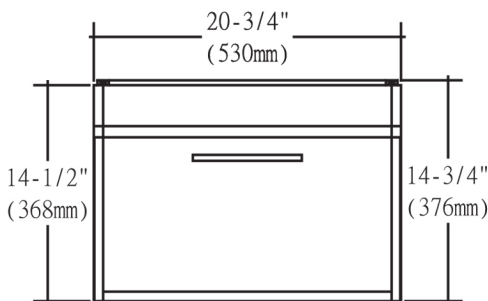

SPECIFICATION SHEET

Features

- Materials: Poplar solids with Teak engineered wood veneers
- Glides: Soft closing
- Drawers: 1
- Drawer Boxes: 1/2" solid pine, four sided English dovetail
- Hardware(finish): Polished chrome
- Hardware drill: 6-1/4"
- Back panel: Fully covered
- Mounting: Hanging Hardware
- Side Panels: 5/8" MDF with Teak engineered wood veneers
- Includes: Sink (1)

Colors/ Finish:
176-Ash Blonde