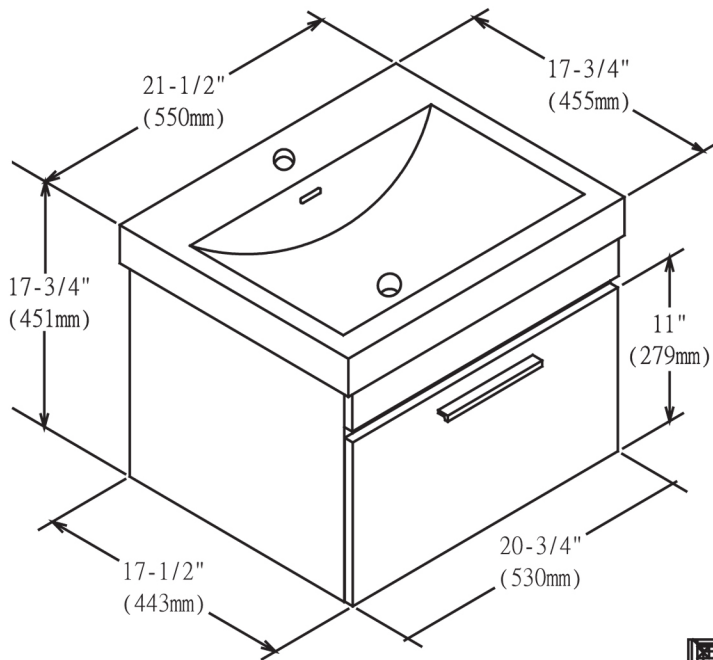

176-WV21

21" Wall Mount Vanity

Please see S-11021W1 for sink dimension

SPECIFICATION SHEET

Features

- Materials: Poplar solids with Teak engineered wood veneers
- Glides: Soft closing
- Drawers: 1
- Drawer Boxes: 1/2" solid pine, four sided English dovetail
- Hardware(finish): Polished chrome
- Hardware drill: 6-1/4"
- Back panel: Fully covered
- Mounting: Hanging Hardware
- Side Panels: 5/8" MDF with Teak engineered wood veneers
- Includes: Sink (1)