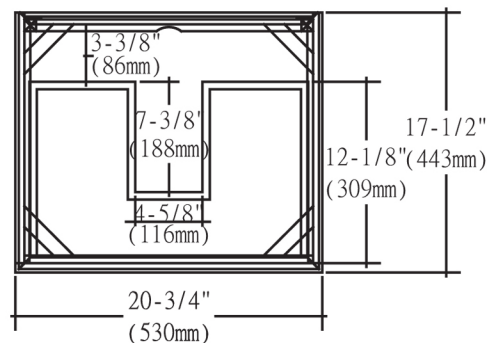

SPECIFICATION SHEET

Features

- Materials: Poplar solids with Teak engineered wood veneers
- Glides: Soft closing
- Drawers: 1
- Drawer Boxes: 1/2" solid pine, four sided English dovetail
- Hardware(finish): Polished chrome
- Hardware drill: 6-1/4"
- Back panel: Fully covered
- Mounting: Hanging Hardware
- Side Panels: 5/8" MDF with Teak engineered wood veneers
- Includes: Sink (1)

Colors/ Finish:
176-Ash Blonde