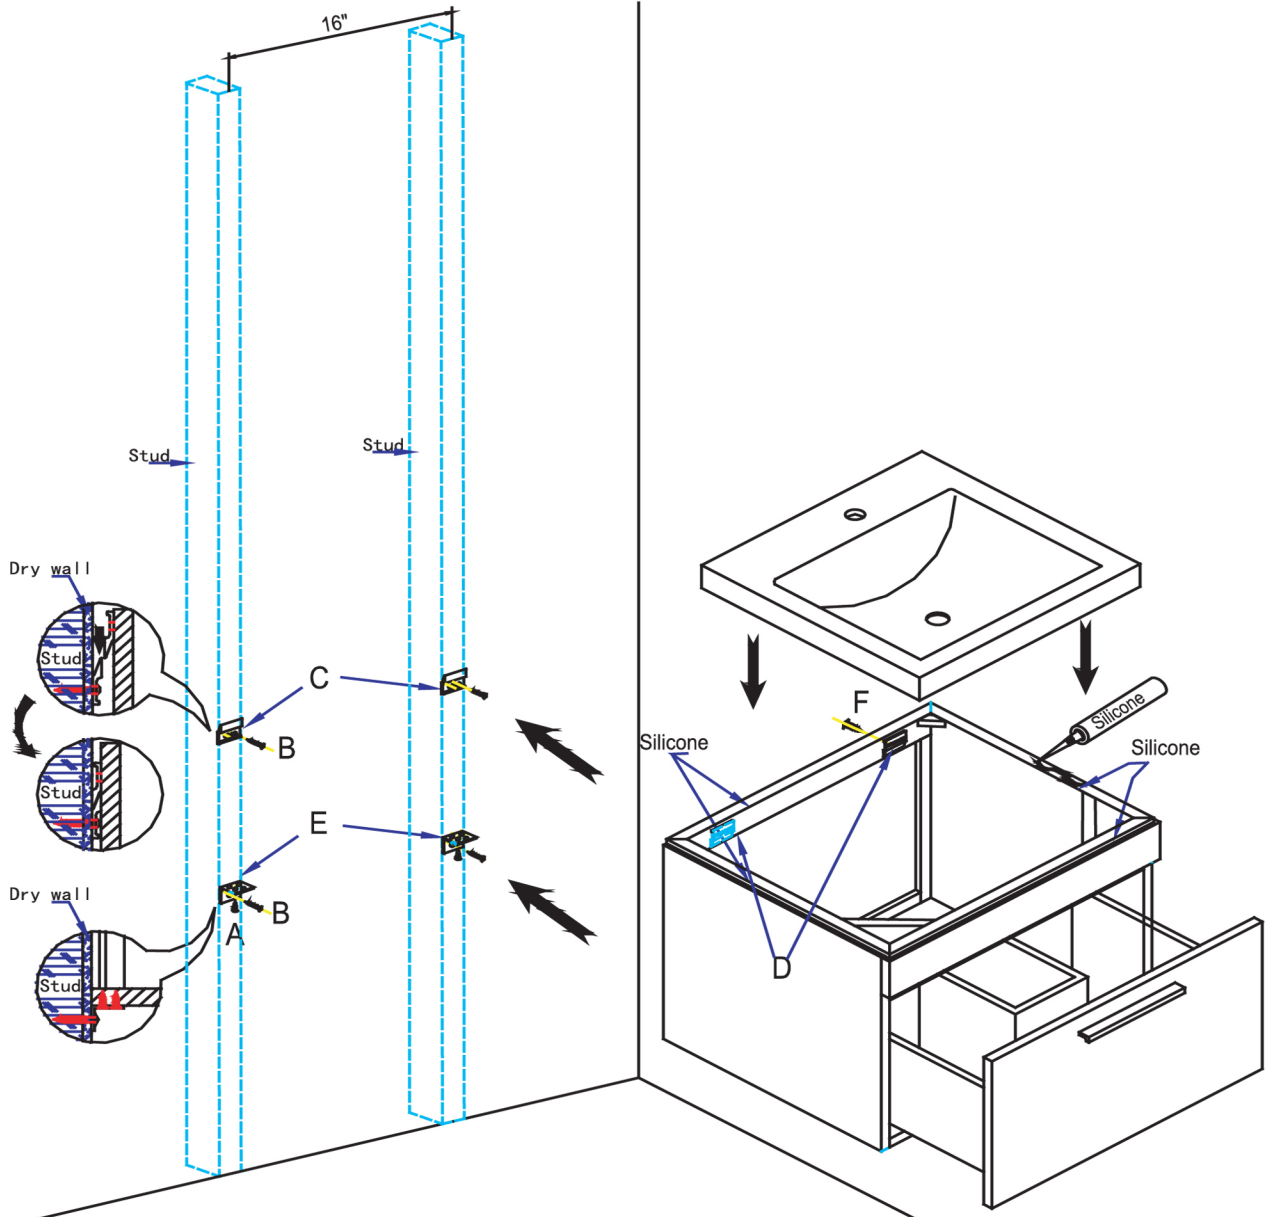

21"WALL MOUNT VANITY&SINK INSTALLATION INSTRUCTION

PARTS LIST			TOOLS AND MATERIALS		
A		8PCS			
B		6PCS			
C		2PCS			
D		2PCS			
E		2PCS			
F		8PCS			

Fairmont Designs highly recommends that you seek a professional installation specialist if you are unsure of installation. Please note: Fairmont Designs is not responsible for any installation error, damages or injuries, actual or consequential, resulting from possible printing error in instruction