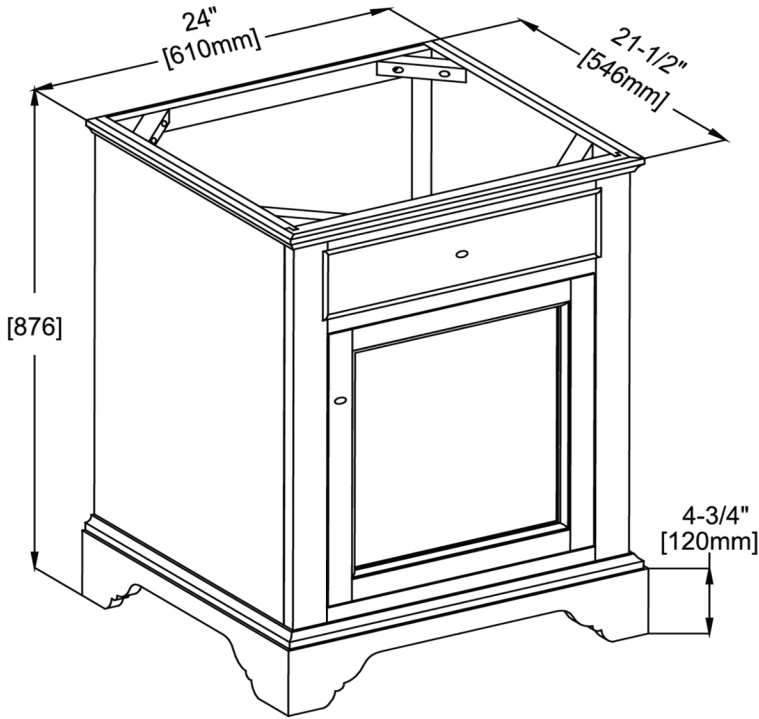

Framingham

1501-V24 24" Vanity

SPECIFICATION SHEET

Features

- Materials: Poplar solids with Maple Veneers
- Hinges: Fully concealed, soft closing
- Doors: 1 (hinge-right)
- Shelves: 1 (adjustable)
- Hardware: Black
- Back panel: Fully covered
- Side panels: 5/8" MDF with Maple Veneers