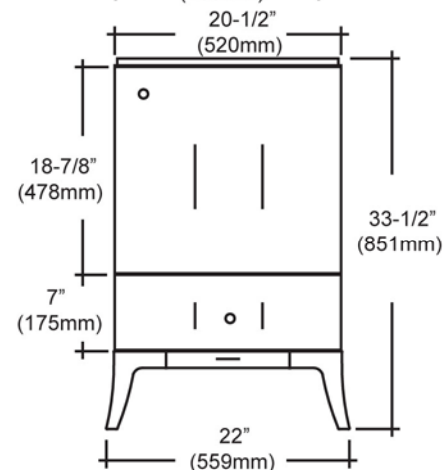

Colors/ Finish

140-Warm Cognac