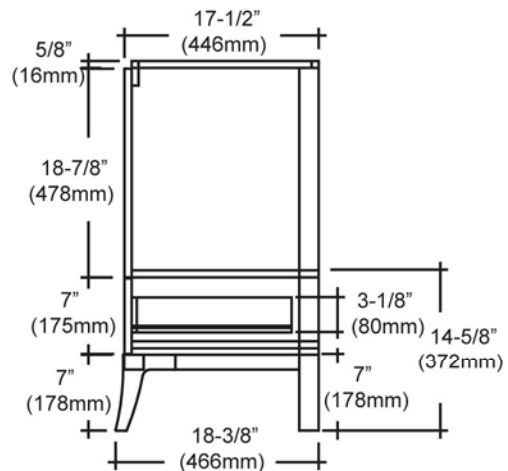

Colors/ Finish

140-Warm Cognac