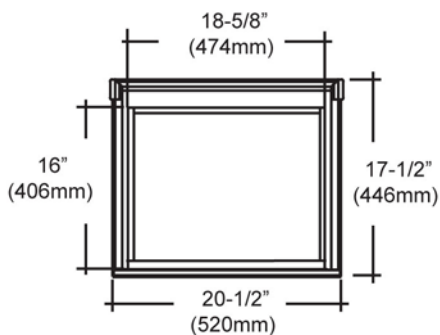

## 21" Vanity & Sink Hinge-right

Please see S-11021W1 for sink dimension

Shelves: 0

Hardware: Brushed Nickel

Back panel: Fully covered

Side Panels: 5/8" PB with Figure Anigre veneers

Includes: Sink (1) + Metal legs (2) with Brush Nickel finish