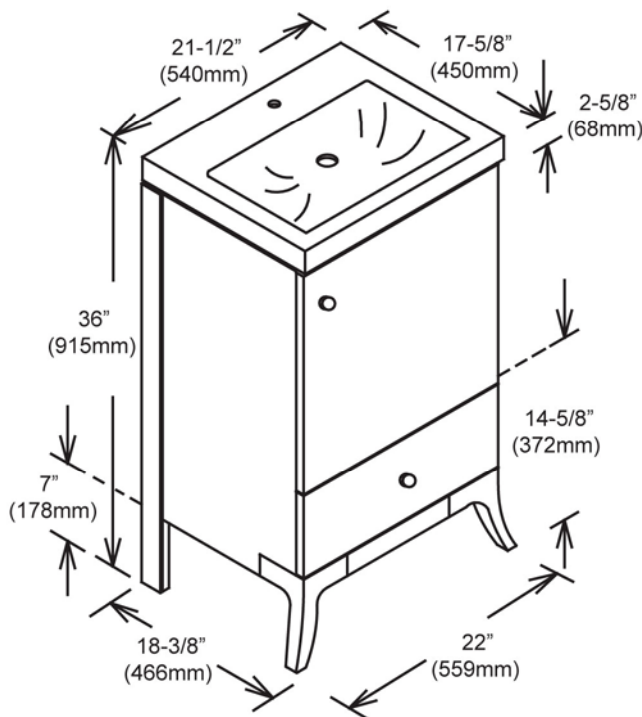

# 140-V21R

## 21" Vanity & Sink Hinge-right

Please see S-11021W1 for sink dimension

Shelves: 0

Hardware: Brushed Nickel

Back panel: Fully covered

Side Panels: 5/8" PB with Figure Anigre veneers

Includes: Sink (1) + Metal legs (2) with Brush Nickel finish