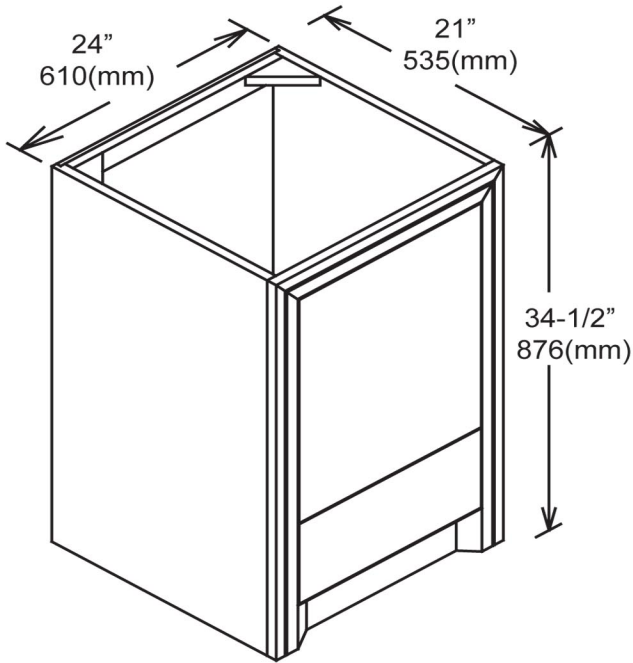

110-V24 24" Vanity

SPECIFICATION SHEET

Features

- Materials: Red Oak solids with Red Oak veneers
- Hinges: Fully concealed, soft closing
- Doors: 1 (hinge-right)
- Glides: Soft closing
- Drawers: 1
- Drawer Boxes: 1/2" solid pine, four sided English dovetail
- Back panel: Fully covered
- Side Panels: 5/8" PB with Red Oak veneers