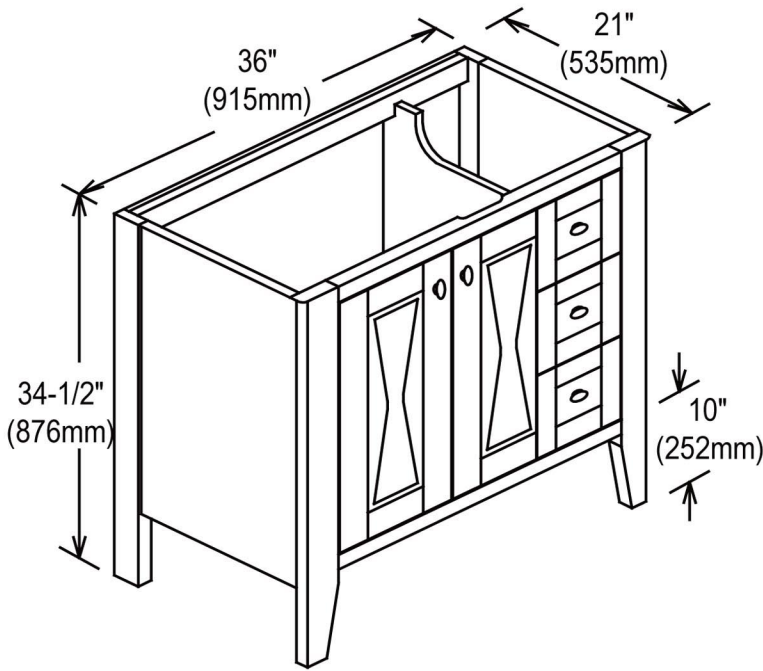

Bowtie www.fairmontdesigns.com

104-V3621R

36" Vanity

SPECIFICATION SHEET

Features

- Materials: Poplar solids with Hardwood veneers
- Hinges: Fully concealed, soft closing
- Doors: 2
- Hardware: Brushed Nickel
- Drawers: 2
- Drawer Box: 1/2" solid pine, four sided English dovetail
- Glides: soft closing