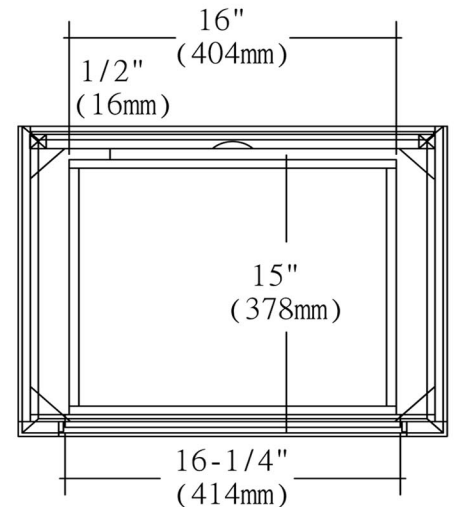

Colors / Finish

124-High-gloss White