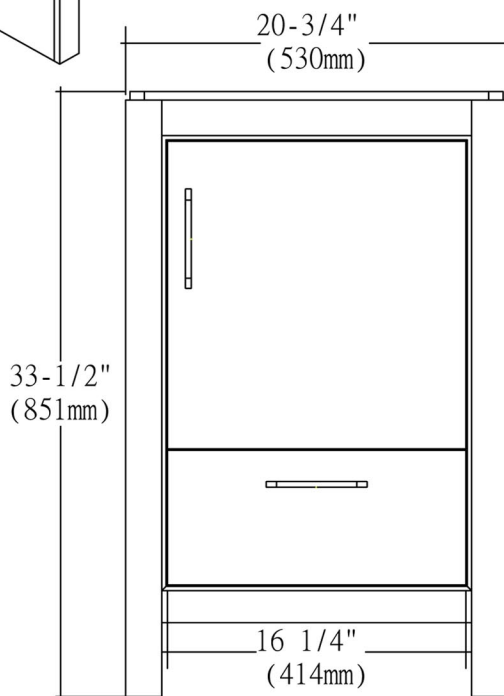

124-V21

21" Vanity and Sink Set

Please see MG-7084D for sink dimension

SPECIFICATION SHEET

Features

- Materials: Poplar Solids with MDF
- Hinges: Fully concealed, soft closing
- Doors: 1 (hinge-right)
- Glides: Soft closing
- Drawers: 1
- Drawer Boxes: 1/2" solid pine, four sided English dovetail
- Hardware: Satin Nickel (5" c-c drill)
- Includes: Sink (1)

Colors / Finish

124-High-gloss White

S-11021W1