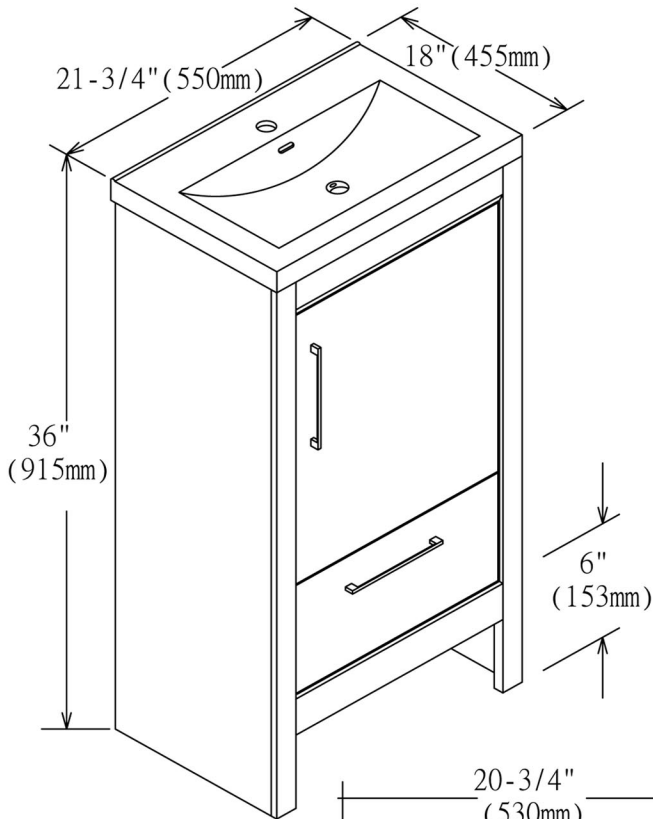

124-V21

21" Vanity and Sink Set

Please see MG-7084D for sink dimension

SPECIFICATION SHEET

Features

- Materials: Poplar Solids with MDF
- Hinges: Fully concealed, soft closing
- Doors: 1 (hinge-right)
- Glides: Soft closing
- Drawers: 1
- Drawer Boxes: 1/2" solid pine, four sided English dovetail
- Hardware: Satin Nickel (5" c-c drill)
- Includes: Sink (1)

Colors / Finish

124-High-gloss White

S-11021W1