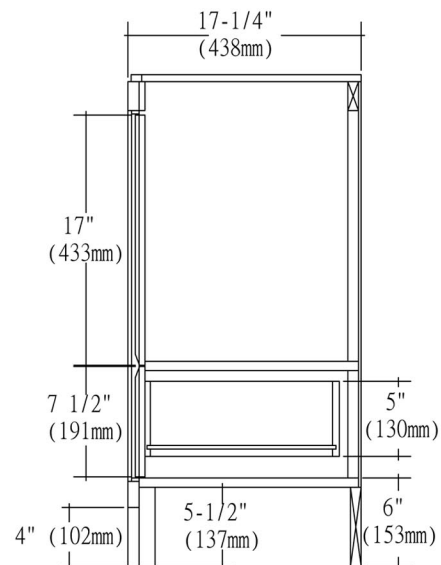

124-V21

21" Vanity and Sink Set

Please see MG-7084D for sink dimension

SPECIFICATION SHEET

Features

- Materials: Poplar Solids with MDF
- Hinges: Fully concealed, soft closing
- Doors: 1 (hinge-right)
- Glides: Soft closing
- Drawers: 1
- Drawer Boxes: 1/2" solid pine, four sided English dovetail
- Hardware: Satin Nickel (5" c-c drill)
- Includes: Sink (1)

Colors / Finish

124-High-gloss White

S-11021W1