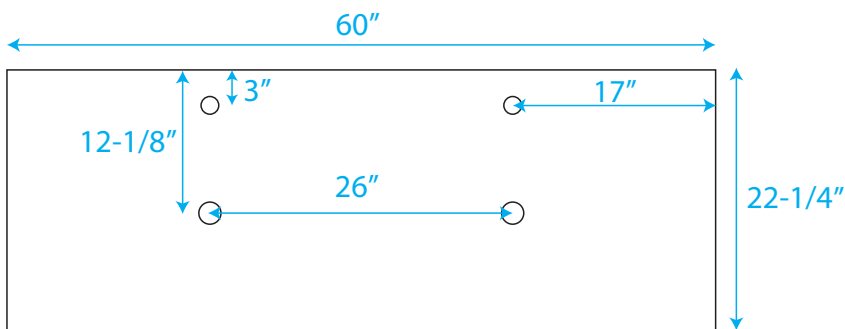

WYNDHAM COLLECTION

WC-R4100-60-DBL-OVER