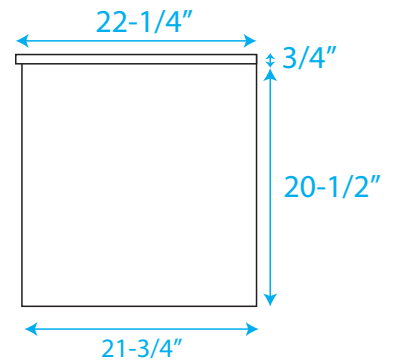

WYNDHAM COLLECTION

WC-R4100-60-DBL-OVER