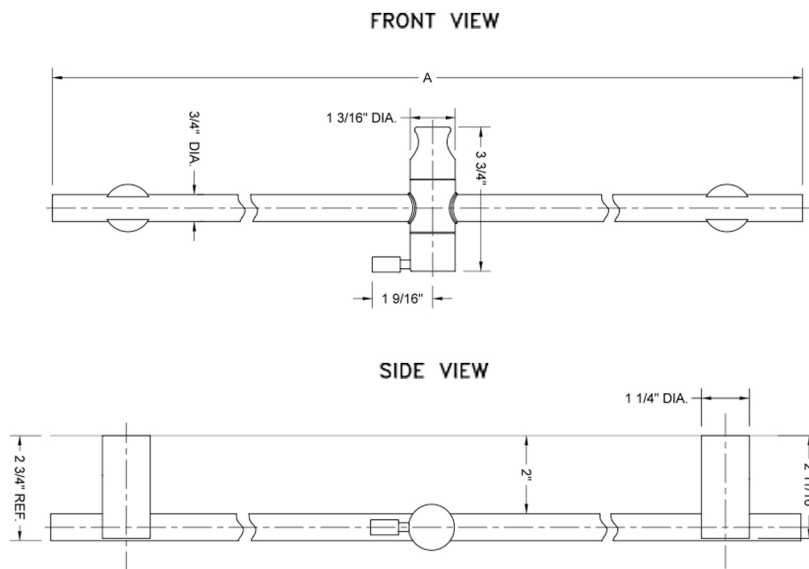

## 36" Retrofit Wall Bar with Adjustable Mounts

Model #: 9736-

### FEATURES:

- Brass universal fit wall bar
- Adjustable height & angle
- Adjustable mounts to fit pre existing holes, no need to re-tile or patch walls. Mounts can adjust to cover holes.
- Lever adjustment for easy movement of slider up & down & side to side
- 180° handshower angle adjustment
- Conical end of hose sits in holder
- Mounting hardware included
- CLSD-95 soap dish for wall bar sold separately
- Oversized escutcheons available to cover large existing holes. Contact JACLO.
- Not available in PG, SG, WH, & JACLO=COLOR

### SPECIFICATION DRAWING:

DECORATIVE WALL BAR		
PART. #	DESCRIPTION	A
9724	24" ADJ. WALL BAR	24"
9730	30" ADJ. WALL BAR	30"
9736	36" ADJ. WALL BAR	36"