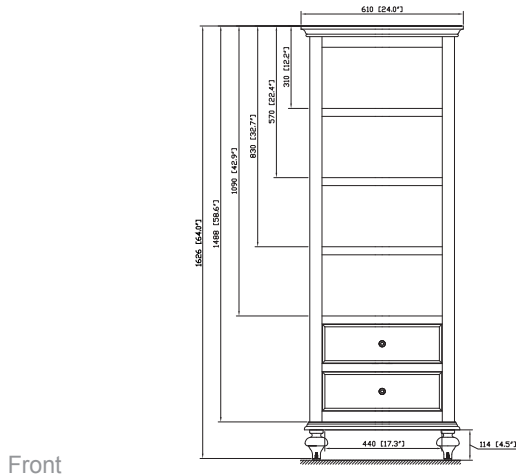

Avanity

MERLOT-LT24-ES

Features

- Solid poplar frame and birch veneer MDF
- 2 soft-close doors
- 4 open shelves
- Antique brass finished hardware
- Adjustable height levelers

Colors / Finishes

- Espresso

Nominal Dimension

- 24W x 18D x 64H (inches)

Components

Vanity	MERLOT-V24-ES	MERLOT-V30-ES	MERLOT-V36-ES
	MERLOT-V48-ES	MERLOT-V60-ES	

Product Diagrams

Front

Back

Side

Top