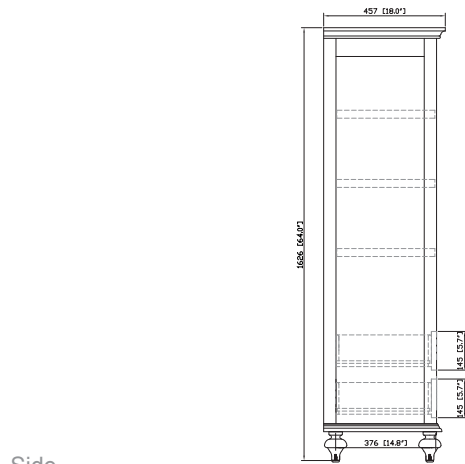

Avanity

MERLOT-LT24-ES

Features

- Solid poplar frame and birch veneer MDF
- 2 soft-close doors
- 4 open shelves
- Antique brass finished hardware
- Adjustable height levelers

Colors / Finishes

- Espresso

Nominal Dimension

- 24W x 18D x 64H (inches)

Components

Vanity	MERLOT-V24-ES	MERLOT-V30-ES	MERLOT-V36-ES
	MERLOT-V48-ES	MERLOT-V60-ES	

Product Diagrams

Front

Back

Side

Top