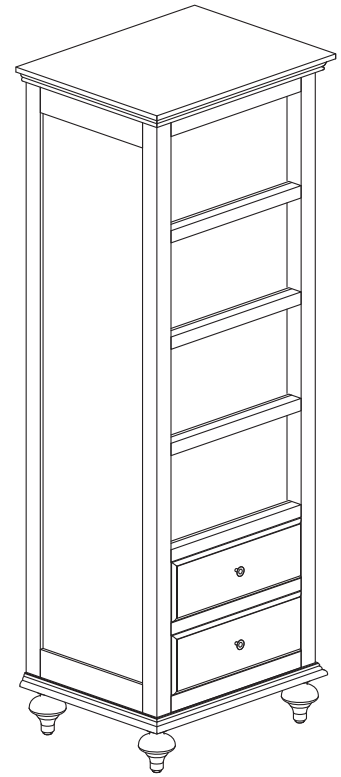

Avanity

MERLOT-LT24-ES

Features

- Solid poplar frame and birch veneer MDF
- 2 soft-close doors
- 4 open shelves
- Antique brass finished hardware
- Adjustable height levelers

Colors / Finishes

- Espresso

Nominal Dimension

- 24W x 18D x 64H (inches)

Components

Vanity	MERLOT-V24-ES	MERLOT-V30-ES	MERLOT-V36-ES
	MERLOT-V48-ES	MERLOT-V60-ES	

Product Diagrams

Front

Back

Side

Top