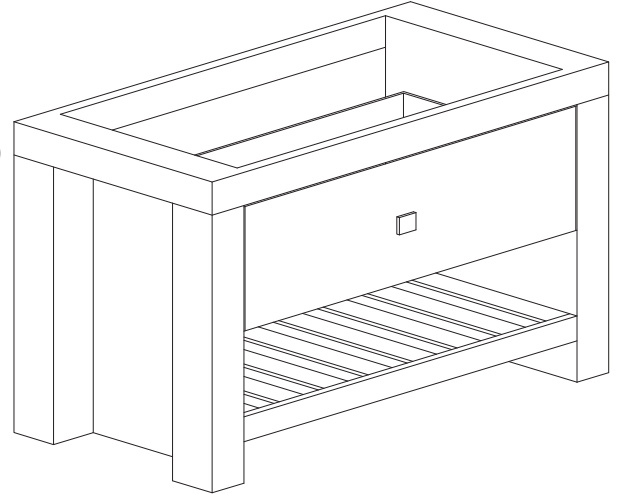

*Avanity*

KNOX-V39-ZW

**Features**

- Zebrawood veneer engineer wood
- 1 soft-close drawer
- Brushed nickel finished hardware
- Open slatted shelf
- Vessel top application

**Colors / Finishes**

- Zebrawood

**Nominal Dimension**

- 39.4W x 19.7D x 29.5H (inches)

**Components**

Mirror	KNOX-M24-ZW
Sink Top	KNOX-SVE900BK
Wall Cabinet	KNOX-WC18-ZW

**Product Diagrams**

Front

Back

Side

Top