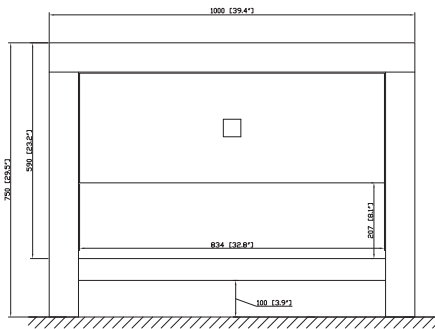

*Avanity*

KNOX-V39-ZW

**Features**

- Zebrawood veneer engineer wood
- 1 soft-close drawer
- Brushed nickel finished hardware
- Open slatted shelf
- Vessel top application

**Colors / Finishes**

- Zebrawood

**Nominal Dimension**

- 39.4W x 19.7D x 29.5H (inches)

**Components**

Mirror	KNOX-M24-ZW
Sink Top	KNOX-SVE900BK
Wall Cabinet	KNOX-WC18-ZW

**Product Diagrams**

Front

Back

Side

Top