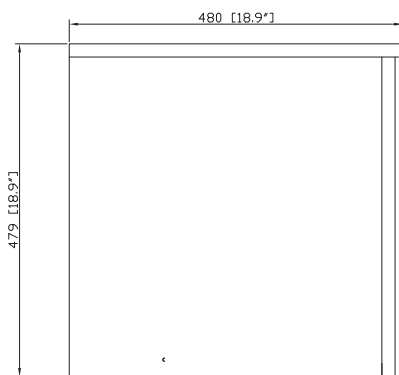

Avanity

CUBE-V16-WE

Features

- Wenge veneer engineer wood
- Wall hung
- 1 soft-close door
- Aluminum hardware
- Metal caddy inside cabinet
- Vessel application

Colors / Finishes

- Wenge

Nominal Dimension

- 16W x 19D x 19H (inches)

Components

Mirror Cabinet	CUBE-MC16-WE
Sink	CVE490WT

Product Diagrams

Front

Back

Side

Top