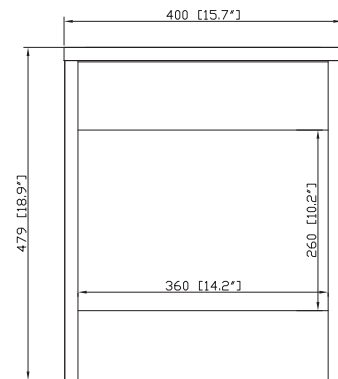

Avanity

CUBE-V16-WE

Features

- Wenge veneer engineer wood
- Wall hung
- 1 soft-close door
- Aluminum hardware
- Metal caddy inside cabinet
- Vessel application

Colors / Finishes

- Wenge

Nominal Dimension

- 16W x 19D x 19H (inches)

Components

Mirror Cabinet	CUBE-MC16-WE
Sink	CVE490WT

Product Diagrams

Front

Back

Side

Top