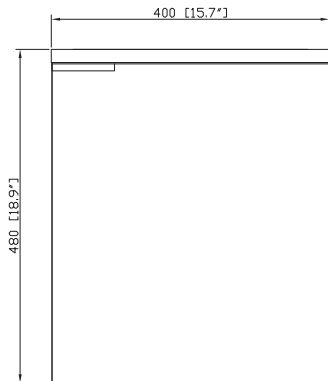

Product Diagrams

Front

Back