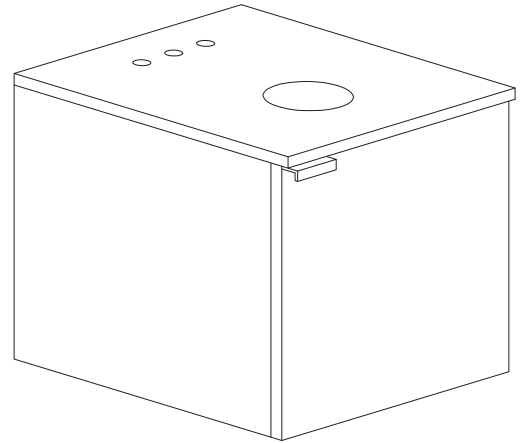

Avanity

CUBE-V16-WE

Features

- Wenge veneer engineer wood
- Wall hung
- 1 soft-close door
- Aluminum hardware
- Metal caddy inside cabinet
- Vessel application

Colors / Finishes

- Wenge

Nominal Dimension

- 16W x 19D x 19H (inches)

Components

Mirror Cabinet	CUBE-MC16-WE
Sink	CVE490WT

Product Diagrams

Front

Back

Side

Top