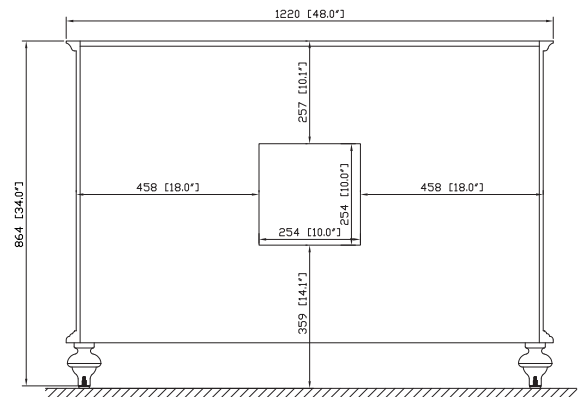

Avanity

MERLOT-V48-ES

Features

- Solid poplar frame and birch veneer MDF
- 2 soft-close doors
- 6 soft-close drawers
- Antique brass finished hardware
- Adjustable height levelers
- Under counter application

Colors / Finishes

- Espresso

Nominal Dimension

- 48W x 21D x 34H (inches)

Components

Mirror	MERLOT-M24-ES	MERLOT-M30-ES	MERLOT-M36-ES
Vanity Top	SUT49BK	SUT49CW	SUT49GB
Sink	CUM18WT	CUM18LN	

Product Diagrams

Back

Side

Top

For customer support please call 626 404 7678 weekdays 9:00 to 6:00 PST