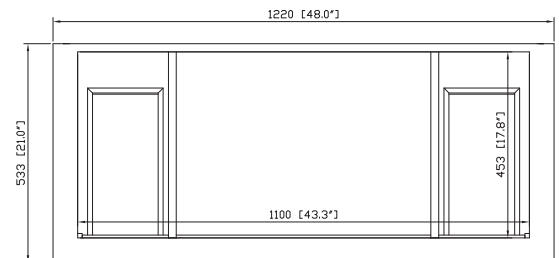

Top

For customer support please call 626 404 7678 weekdays 9:00 to 6:00 PST