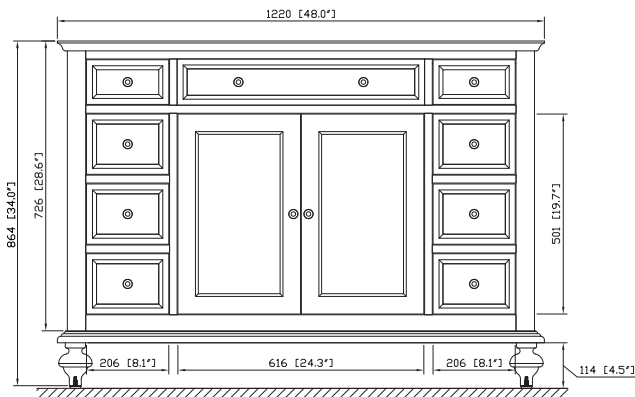

Avanity

MERLOT-V48-ES

Features

- Solid poplar frame and birch veneer MDF
- 2 soft-close doors
- 6 soft-close drawers
- Antique brass finished hardware
- Adjustable height levelers
- Under counter application

Colors / Finishes

- Espresso

Nominal Dimension

- 48W x 21D x 34H (inches)

Components

Mirror	MERLOT-M24-ES	MERLOT-M30-ES	MERLOT-M36-ES
Vanity Top	SUT49BK	SUT49CW	SUT49GB
Sink	CUM18WT	CUM18LN	

Product Diagrams