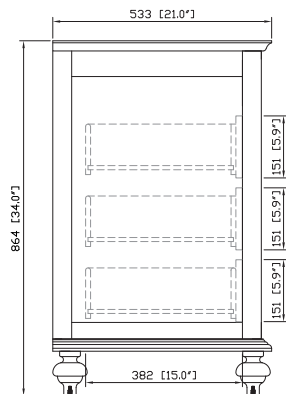

Avanity

MERLOT-V48-ES

Features

- Solid poplar frame and birch veneer MDF
- 2 soft-close doors
- 6 soft-close drawers
- Antique brass finished hardware
- Adjustable height levelers
- Under counter application

Colors / Finishes

- Espresso

Nominal Dimension

- 48W x 21D x 34H (inches)

Components

Mirror	MERLOT-M24-ES	MERLOT-M30-ES	MERLOT-M36-ES
Vanity Top	SUT49BK	SUT49CW	SUT49GB
Sink	CUM18WT	CUM18LN	

Product Diagrams

Side

Top

For customer support please call 626 404 7678 weekdays 9:00 to 6:00 PST