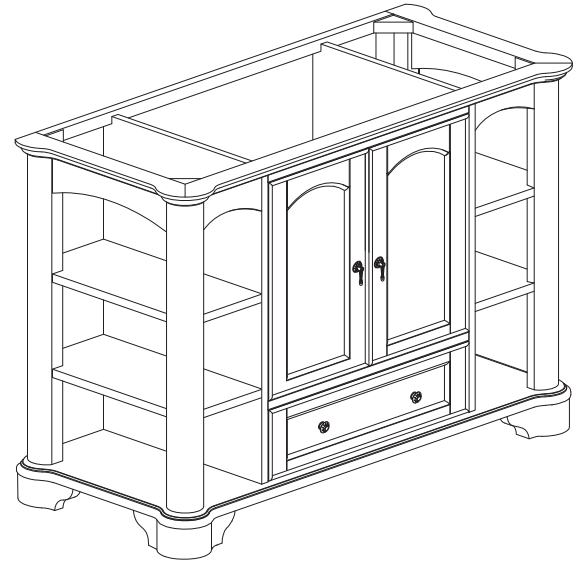

Avanity

VERMONT-V48-MA

Features

- Solid poplar frame and birch veneer MDF
- Distressed wood finish
- 2 soft-close doors
- 1 soft-close drawer
- Open side shelves
- Antique brass finished hardware
- Adjustable height levelers
- Under counter application

Colors / Finishes

- Mahogany

Nominal Dimension

- 48W x 21D x 34H (inches)

Components

Mirror	VERMONT-M36-MA	
Vanity Top	VERMONT-SUT48BK	
Sink	CUM18WT	CUM18LN

Product Diagrams

Front