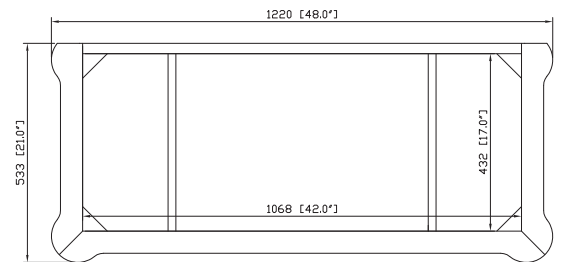

Top

For customer support please call 626 404 7678 weekdays 9:00 to 6:00 PST