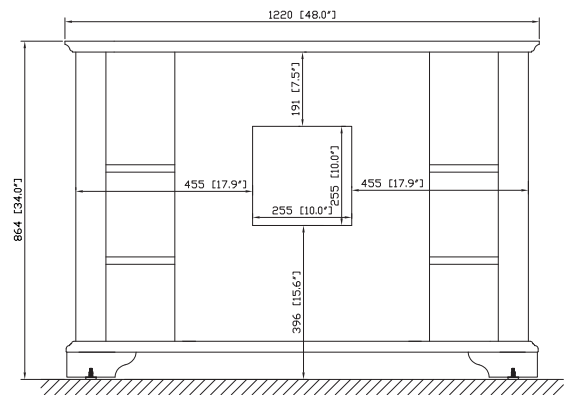

Colors / Finishes

- Mahogany

Nominal Dimension

- 48W x 21D x 34H (inches)

Components

Mirror	VERMONT-M36-MA	
Vanity Top	VERMONT-SUT48BK	
Sink	CUM18WT	CUM18LN

Product Diagrams

Front