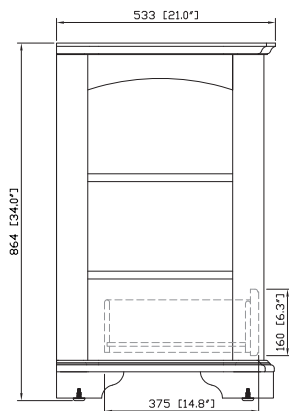

Avanity

VERMONT-V48-MA

Features

- Solid poplar frame and birch veneer MDF
- Distressed wood finish
- 2 soft-close doors
- 1 soft-close drawer
- Open side shelves
- Antique brass finished hardware
- Adjustable height levelers
- Under counter application

Colors / Finishes

- Mahogany

Nominal Dimension

- 48W x 21D x 34H (inches)

Components

Mirror	VERMONT-M36-MA	
Vanity Top	VERMONT-SUT48BK	
Sink	CUM18WT	CUM18LN

Product Diagrams

Side

Top

For customer support please call 626 404 7678 weekdays 9:00 to 6:00 PST