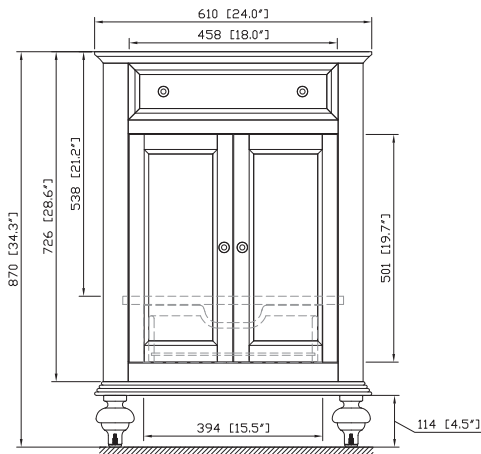

Avanity

MERLOT-V24-ES

Features

- Solid birch frame and birch veneer MDF
- 2 soft-close doors
- 1 interior drawer
- Antique brass finished hardware
- Adjustable height levelers
- Under counter application

Colors / Finishes

- Espresso

Nominal Dimension

- 24W x 21D x 34H (inches)

Components

Mirror	MERLOT-M24-ES		
Vanity Top	SUT25BK	SUT25CW	SUT25GB
Sink	CUM18WT	CUM18LN	

Product Diagrams

Front