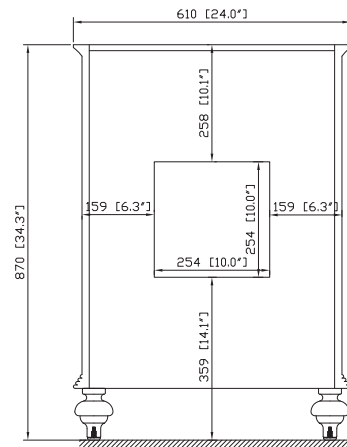

Avanity

MERLOT-V24-ES

Features

- Solid birch frame and birch veneer MDF
- 2 soft-close doors
- 1 interior drawer
- Antique brass finished hardware
- Adjustable height levelers
- Under counter application

Colors / Finishes

- Espresso

Nominal Dimension

- 24W x 21D x 34H (inches)

Components

Mirror	MERLOT-M24-ES		
Vanity Top	SUT25BK	SUT25CW	SUT25GB
Sink	CUM18WT	CUM18LN	

Product Diagrams

Front