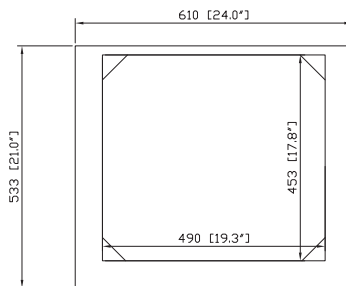

Top

For customer support please call 626 404 7678 weekdays 9:00 to 6:00 PST