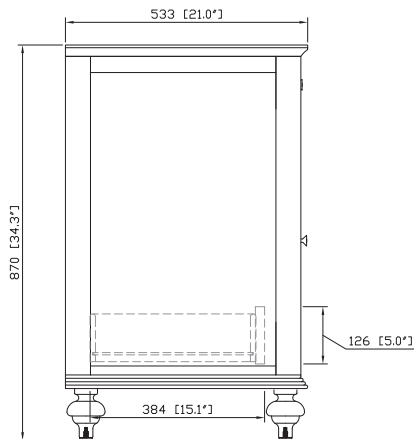

Avanity

MERLOT-V24-ES

Features

- Solid birch frame and birch veneer MDF
- 2 soft-close doors
- 1 interior drawer
- Antique brass finished hardware
- Adjustable height levelers
- Under counter application

Colors / Finishes

- Espresso

Nominal Dimension

- 24W x 21D x 34H (inches)

Components

Mirror	MERLOT-M24-ES		
Vanity Top	SUT25BK	SUT25CW	SUT25GB
Sink	CUM18WT	CUM18LN	

Product Diagrams

Front

Back

Side

Top

For customer support please call 626 404 7678 weekdays 9:00 to 6:00 PST