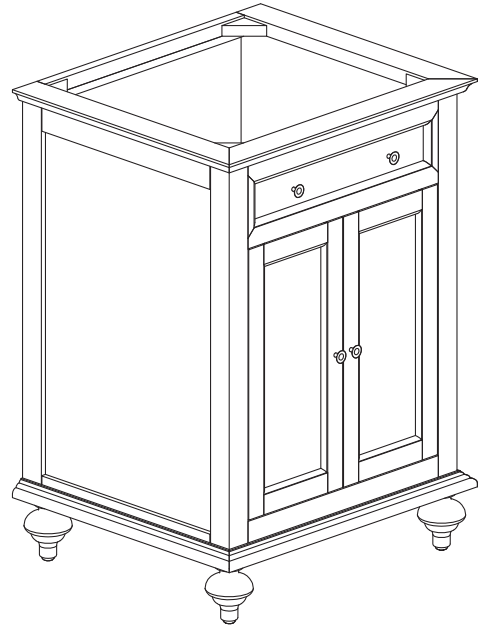

Avanity

MERLOT-V24-ES

Features

- Solid birch frame and birch veneer MDF
- 2 soft-close doors
- 1 interior drawer
- Antique brass finished hardware
- Adjustable height levelers
- Under counter application

Colors / Finishes

- Espresso

Nominal Dimension

- 24W x 21D x 34H (inches)

Components

Mirror	MERLOT-M24-ES		
Vanity Top	SUT25BK	SUT25CW	SUT25GB
Sink	CUM18WT	CUM18LN	

Product Diagrams

Front