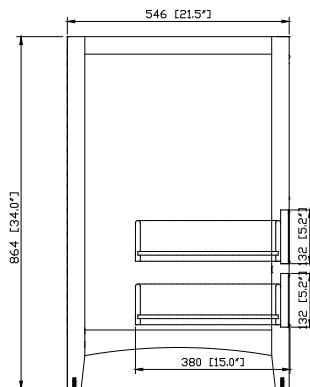

Nominal Dimension

- 30W x 21.5D x 34H (inches)

Components

Mirror	WESTWOOD-M30-WW		
Vanity ToP (VC)	CUT31WT		
Vanity ToP (Stone)	SUT31BK	SUT31GB	SUT31CW
Sink	CUM18WT	CUM18LN	

Product Diagrams

Front

Back

Side