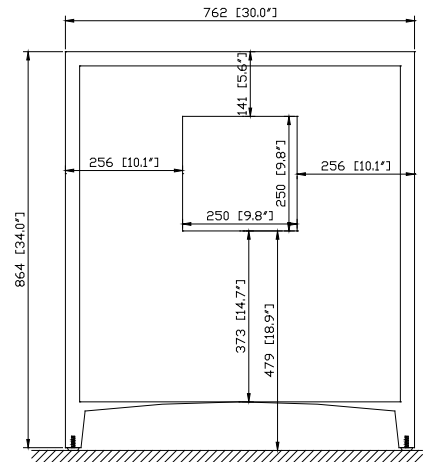

Nominal Dimension

- 30W x 21.5D x 34H (inches)

Components

Mirror	WESTWOOD-M30-WW		
Vanity ToP (VC)	CUT31WT		
Vanity ToP (Stone)	SUT31BK	SUT31GB	SUT31CW
Sink	CUM18WT	CUM18LN	

Product Diagrams

Front

Back

Side