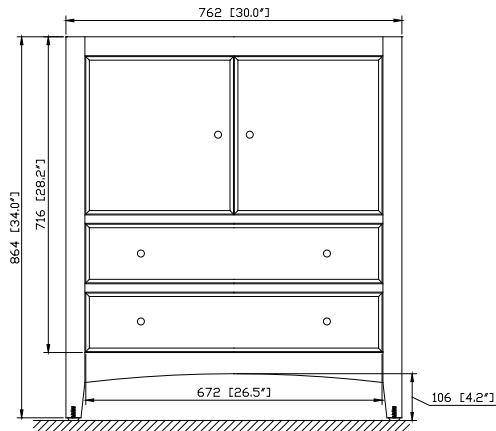

Nominal Dimension

- 30W x 21.5D x 34H (inches)

Components

Mirror	WESTWOOD-M30-WW		
Vanity ToP (VC)	CUT31WT		
Vanity ToP (Stone)	SUT31BK	SUT31GB	SUT31CW
Sink	CUM18WT	CUM18LN	

Product Diagrams

Front

Back

Side