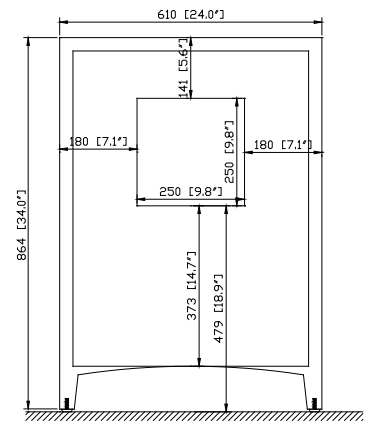

Nominal Dimension

- 24W x 21.5D x 34H (inches)

Components

Mirror	WESTWOOD-M24-WW		
Vanity ToP (VC)	CUT25WT		
Vanity ToP (Stone)	SUT25BK	SUT25GB	SUT25CW
Sink	CUM18WT	CUM18LN	

Product Diagrams

Front

Back

Side