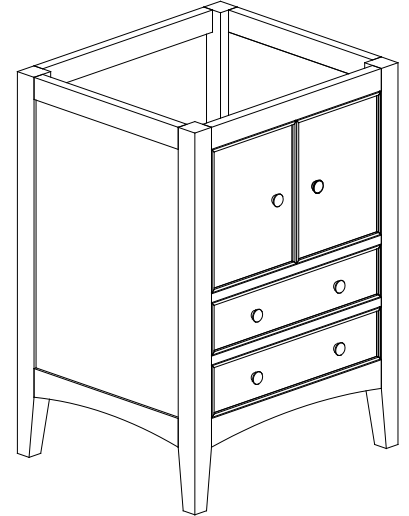

Avanity

WESTWOOD-V24-WW

Features

- Solid Chinese oak frame and veneer with MDF
- 2 soft-close doors
- 2 soft-close drawers
- Adjustable height levelers
- Under counter application

Colors / Finishes

- White washed

Nominal Dimension

- 24W x 21.5D x 34H (inches)

Components

Mirror	WESTWOOD-M24-WW		
Vanity ToP (VC)	CUT25WT		
Vanity ToP (Stone)	SUT25BK	SUT25GB	SUT25CW
Sink	CUM18WT	CUM18LN	

Product Diagrams

Front

Back

Side