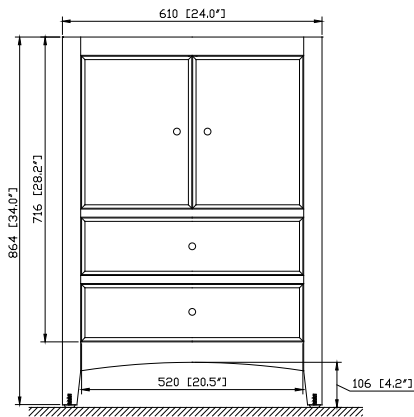

Nominal Dimension

- 24W x 21.5D x 34H (inches)

Components

Mirror	WESTWOOD-M24-WW		
Vanity ToP (VC)	CUT25WT		
Vanity ToP (Stone)	SUT25BK	SUT25GB	SUT25CW
Sink	CUM18WT	CUM18LN	

Product Diagrams

Front

Back

Side