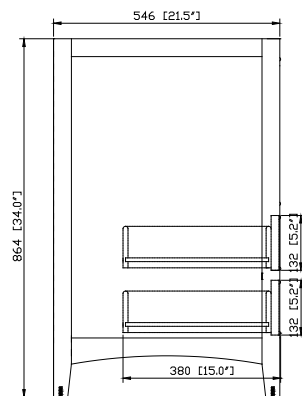

Nominal Dimension

- 24W x 21.5D x 34H (inches)

Components

Mirror	WESTWOOD-M24-WW		
Vanity ToP (VC)	CUT25WT		
Vanity ToP (Stone)	SUT25BK	SUT25GB	SUT25CW
Sink	CUM18WT	CUM18LN	

Product Diagrams

Front

Back

Side