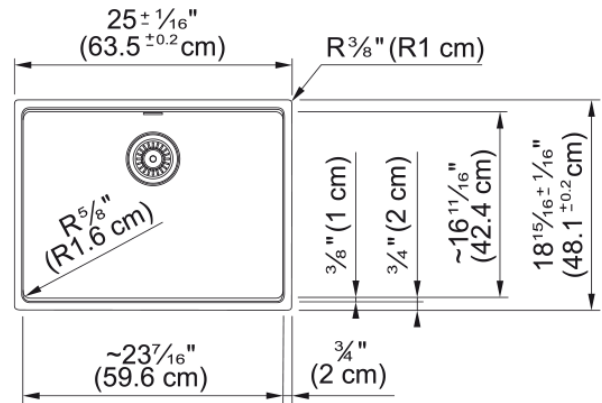

Maris Undermount Sink - MAG11023-PWT-S | 125.0687.174

Technical Data

Aspect

Sink type	Sink
Type of material	Granite
Number of bowls	1
Color	Polar white
Surface finish	None

Product Dimensions

Exterior size: right to left	25.008
Exterior size: front to back	18.937
Large bowl size: right to left	23.465
Large bowl size: front to back	16.614
Large bowl: depth	9.488

Installation

Minimum cabinet size	27"
----------------------	-----

Product specifications

Installation type	Undermount
Drain hole	3 1/2"
Position of drainer	No drainer

Product identification

Product brand	FRANKE
Product family	Maris
Collection	Maris
Certified by	IAPMO