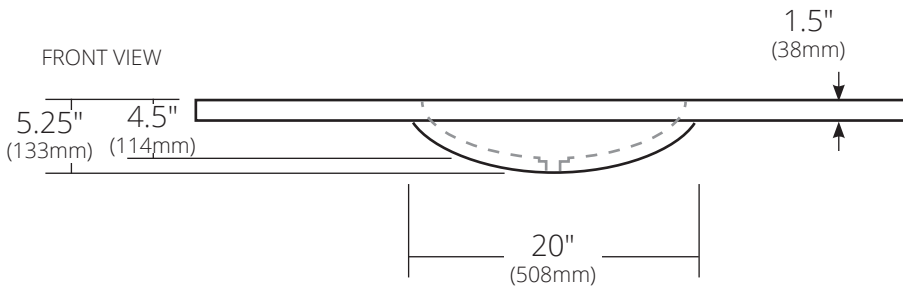

SPECIFICATIONS

48" PALOMAR VANITY TOP WITH INTEGRAL SINK

NativeStone® Collection

FRONT VIEW

● 8" Faucet Spread - NSVNT48-A Ash - NSVNT48-C Charcoal - NSVNT48-E Earth - NSVNT48-P Pearl - NSVNT48-S Slate	● Single Faucet Hole - NSVNT48-A1 Ash - NSVNT48-C1 Charcoal - NSVNT48-E1 Earth - NSVNT48-P1 Pearl - NSVNT48-S1 Slate

PRODUCT DETAILS

- 48.5" x 21.75" x 5.25" OD (1232mm x 552mm x 133mm)
- Basin 18" x 12.5" x 4.5" (457mm x 318mm x 114mm)
- 1.75" (43mm) drain opening
- Pre-drilled for 8" (203mm) faucet spread or single faucet hole
- Handcrafted from sustainable NativeStone
- Sealed with NativeStone Shield™

COORDINATING PRODUCTS

- Drains: DR120, DR130 or DR150

STANDARDS COMPLIANCE

- UPC/cUPC compliant
- ADA COMPLIANT

IMPORTANT

DO NOT use tape or other adhesives on NativeStone as it may remove the sealer.

Due to the handcrafted nature of this product, it will vary in finish, texture, and other details. Dimensions may vary up to 1/4" (6mm).