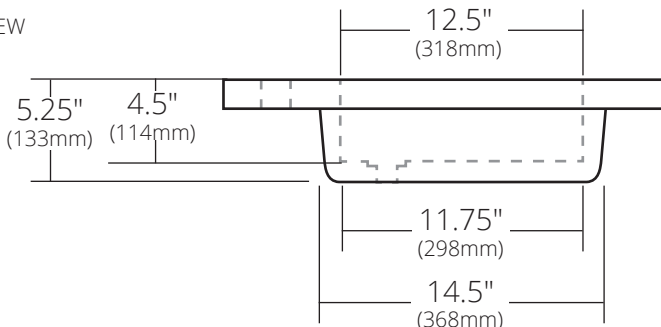

SPECIFICATIONS

48" PALOMAR VANITY TOP WITH INTEGRAL SINK

NativeStone® Collection

SIDE VIEW

● 8" Faucet Spread - NSVNT48-A Ash - NSVNT48-C Charcoal - NSVNT48-E Earth - NSVNT48-P Pearl - NSVNT48-S Slate	● Single Faucet Hole - NSVNT48-A1 Ash - NSVNT48-C1 Charcoal - NSVNT48-E1 Earth - NSVNT48-P1 Pearl - NSVNT48-S1 Slate

PRODUCT DETAILS

- 48.5" x 21.75" x 5.25" OD (1232mm x 552mm x 133mm)
- Basin 18" x 12.5" x 4.5" (457mm x 318mm x 114mm)
- 1.75" (43mm) drain opening
- Pre-drilled for 8" (203mm) faucet spread or single faucet hole
- Handcrafted from sustainable NativeStone
- Sealed with NativeStone Shield™

COORDINATING PRODUCTS

- Drains: DR120, DR130 or DR150

STANDARDS COMPLIANCE

- UPC/cUPC compliant
- ADA COMPLIANT

IMPORTANT

DO NOT use tape or other adhesives on NativeStone as it may remove the sealer.

Due to the handcrafted nature of this product, it will vary in finish, texture, and other details. Dimensions may vary up to 1/4" (6mm).