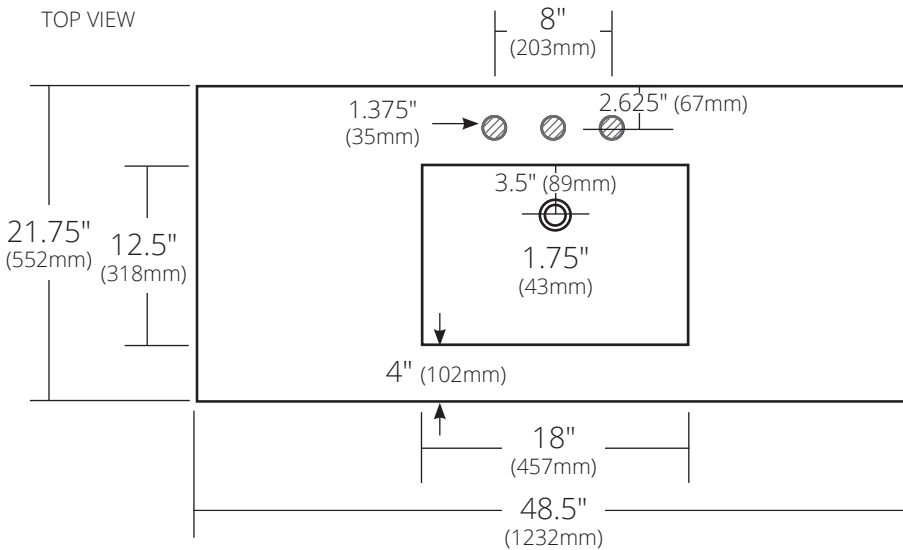

SPECIFICATIONS

48" PALOMAR VANITY TOP WITH INTEGRAL SINK

NativeStone® Collection

TOP VIEW

● 8" Faucet Spread - NSVNT48-A Ash - NSVNT48-C Charcoal - NSVNT48-E Earth - NSVNT48-P Pearl - NSVNT48-S Slate	● Single Faucet Hole - NSVNT48-A1 Ash - NSVNT48-C1 Charcoal - NSVNT48-E1 Earth - NSVNT48-P1 Pearl - NSVNT48-S1 Slate

PRODUCT DETAILS

- 48.5" x 21.75" x 5.25" OD (1232mm x 552mm x 133mm)
- Basin 18" x 12.5" x 4.5" (457mm x 318mm x 114mm)
- 1.75" (43mm) drain opening
- Pre-drilled for 8" (203mm) faucet spread or single faucet hole
- Handcrafted from sustainable NativeStone
- Sealed with NativeStone Shield™

COORDINATING PRODUCTS

- Drains: DR120, DR130 or DR150

STANDARDS COMPLIANCE

- UPC/cUPC compliant
- ADA COMPLIANT

IMPORTANT

DO NOT use tape or other adhesives on NativeStone as it may remove the sealer.

Due to the handcrafted nature of this product, it will vary in finish, texture, and other details. Dimensions may vary up to 1/4" (6mm).