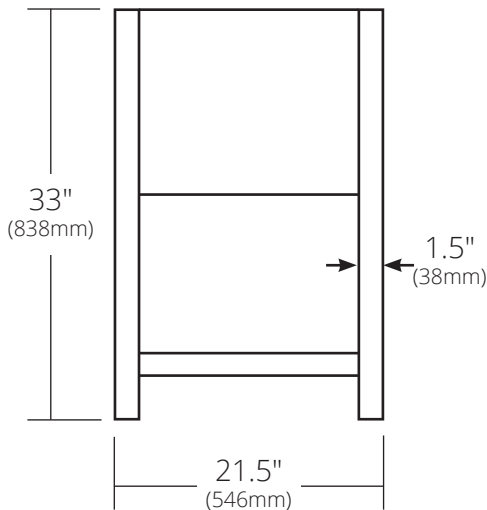

SPECIFICATIONS

SOLACE 48" VANITY

Solace Collection

FRONT VIEW

SIDE VIEW

- VNO481-A Sunrise Oak with Ash shelf
- VNO488-A Midnight Oak with Ash shelf
- VNO481-P Sunrise Oak with Pearl shelf
- VNO488-P Midnight Oak with Pearl shelf

PRODUCT DETAILS

- 48"w x 21.5"d x 33"h (1220mm x 546mm x 838mm)
- FSC certified solid oak
- Low VOC water-resistant finish
- Integrated NativeStone® Ash or Pearl lower shelf
- Vanity Top sold separately
- Two full-extension drawers with soft close slides and U-channel for P-Trap. Inside drawer dimensions 15.24"w x 17.87"d x 7.08"h (387mm x 453mm x 180mm)

Due to the handcrafted nature of this product, it will vary in finish, texture, and other details. Dimensions may vary up to ¼" (6mm).

SPECIFICATIONS

48" PALOMAR VANITY TOP WITH INTEGRAL SINK

NativeStone® Collection

PRODUCT DETAILS

- 48.5" x 21.75" x 5.25" OD (1232mm x 552mm x 133mm)
- Basin 18" x 12.5" x 4.5" (457mm x 318mm x 114mm)
- 1.75" (43mm) drain opening
- Pre-drilled for 8" (203mm) faucet spread or single faucet hole
- Handcrafted from sustainable NativeStone
- Sealed with NativeStone Shield™