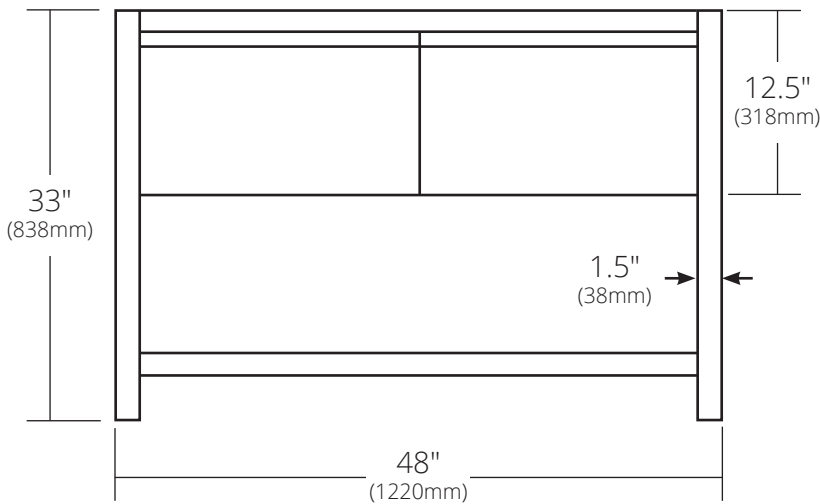

SPECIFICATIONS

SOLACE 48" VANITY

Solace Collection

FRONT VIEW

SIDE VIEW

- VNO481-A Sunrise Oak with Ash shelf
- VNO488-A Midnight Oak with Ash shelf
- VNO481-P Sunrise Oak with Pearl shelf
- VNO488-P Midnight Oak with Pearl shelf

PRODUCT DETAILS

- 48"w x 21.5"d x 33"h (1220mm x 546mm x 838mm)
- FSC certified solid oak
- Low VOC water-resistant finish
- Integrated NativeStone® Ash or Pearl lower shelf
- Vanity Top sold separately
- Two full-extension drawers with soft close slides and U-channel for P-Trap. Inside drawer dimensions 15.24"w x 17.87"d x 7.08"h (387mm x 453mm x 180mm)

Due to the handcrafted nature of this product, it will vary in finish, texture, and other details. Dimensions may vary up to ¼" (6mm).

SPECIFICATIONS

48" PALOMAR VANITY TOP WITH INTEGRAL SINK

NativeStone® Collection

PRODUCT DETAILS

- 48.5" x 21.75" x 5.25" OD (1232mm x 552mm x 133mm)
- Basin 18" x 12.5" x 4.5" (457mm x 318mm x 114mm)
- 1.75" (43mm) drain opening
- Pre-drilled for 8" (203mm) faucet spread or single faucet hole
- Handcrafted from sustainable NativeStone
- Sealed with NativeStone Shield™