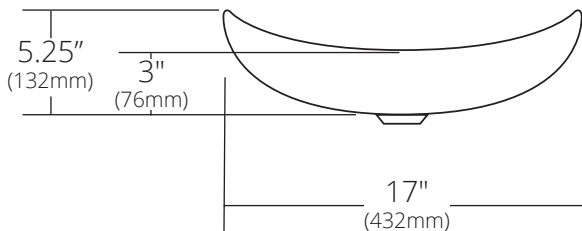

SPECIFICATIONS

CARRARA MARBLE VANITY TOP

ALL SIZES - VESSEL WITH SINGLE FAUCET HOLE

30" Vanity Top

31"w x 22"d x .75"h (787mm x 559mm x 19mm)

VNT30-CV1

36" Vanity Top

36"w x 22"d x .75"h (940mm x 559mm x 19mm)

IMPORTANT

Due to the handcrafted nature of this product, it will vary in finish, texture, and other details. Dimensions may vary up to ¼" (6mm).

SPECIFICATIONS

SORRENTO

Murano Collection

TOP VIEW

FRONT VIEW

SIDE VIEW

Shown in Bianco

- MG2017-AE Abalone
- MG2017-BO Bianco
- MG2017-BR Beachcomber
- MG2017-MA Marina
- MG2017-SY Seaspray

PRODUCT DETAILS

- 20" x 17" x 5.25" OD (510mm x 432mm x 132mm)
- 19.5" x 16.5" x 5" OD (495mm x 419mm x 127mm)
- Handcrafted, Certified Murano Glass
- 1.75" (45mm) drain opening

- UPC/cUPC compliant

IMPORTANT

Due to the handcrafted nature of this product, it will vary in finish, texture, and other details. Dimensions may vary up to 1/2" (13mm).