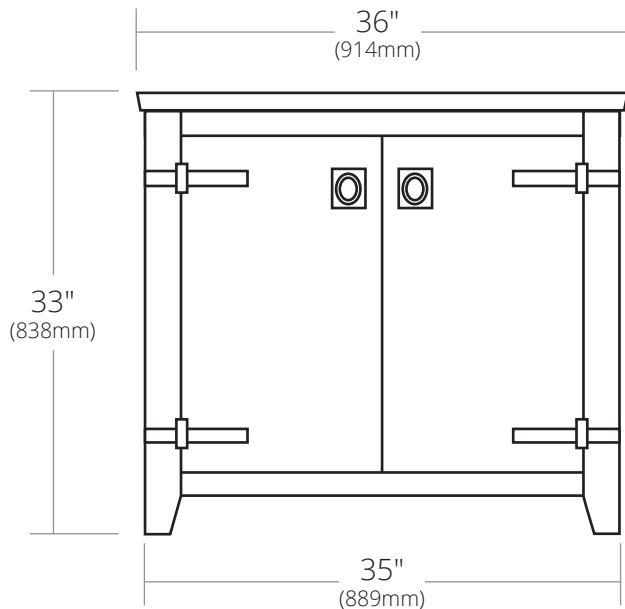

SPECIFICATIONS

36" AMERICANA VANITY

Americana Collection

FRONT VIEW

SIDE VIEW

- VNB361 Chestnut
- VNB360 Whitewash
- VNB368 Anvil
- VNB369 Driftwood

PRODUCT DETAILS

- 36"w x 21.5"d x 33"h (914mm x 546mm x 838mm)
- Handcrafted by American artisans from reclaimed wood
- Hand forged iron hinges and pulls
- Solid wood back
- Hand rubbed finish

SPECIFICATIONS

CARRARA MARBLE VANITY TOP

ALL SIZES - VESSEL WITH SINGLE FAUCET HOLE

30" Vanity Top

31"w x 22"d x .75"h (787mm x 559mm x 19mm)

VNT30-CV1

36" Vanity Top

36"w x 22"d x .75"h (940mm x 559mm x 19mm)

VNT36-CV1

48" Vanity Top

49"w x 22"d x .75"h (1245mm x 559mm x 19mm)

VNT48-CV1

PRODUCT DETAILS

- Lightly polished Italian marble
- Pre-drilled with singlet faucet hole

COORDINATING PRODUCTS

- Pairs with most vessel sinks
- Drains: DR120, DR130 or DR150

SIDE VIEW

Shown in Bianco

- MG2017-AE Abalone
- MG2017-BO Bianco
- MG2017-BR Beachcomber
- MG2017-MA Marina
- MG2017-SY Seaspray

PRODUCT DETAILS

- 20" x 17" x 5.25" OD (510mm x 432mm x 132mm)
- 19.5" x 16.5" x 5" OD (495mm x 419mm x 127mm)
- Handcrafted, Certified Murano Glass
- 1.75" (45mm) drain opening