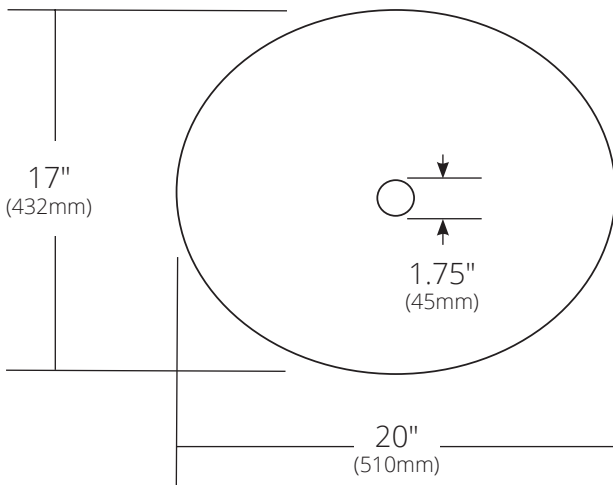

SPECIFICATIONS

CARRARA MARBLE VANITY TOP

ALL SIZES - VESSEL WITH SINGLE FAUCET HOLE

30" Vanity Top

31"w x 22"d x .75"h (787mm x 559mm x 19mm)

VNT30-CV1

36" Vanity Top

36"w x 22"d x .75"h (940mm x 559mm x 19mm)

IMPORTANT

Due to the handcrafted nature of this product, it will vary in finish, texture, and other details. Dimensions may vary up to ¼" (6mm).

SPECIFICATIONS

SORRENTO

Murano Collection

TOP VIEW

FRONT VIEW

SIDE VIEW

Shown in Bianco

- MG2017-AE Abalone
- MG2017-BO Bianco
- MG2017-BR Beachcomber
- MG2017-MA Marina
- MG2017-SY Seaspray

PRODUCT DETAILS

- 20" x 17" x 5.25" OD (510mm x 432mm x 132mm)
- 19.5" x 16.5" x 5" OD (495mm x 419mm x 127mm)
- Handcrafted, Certified Murano Glass
- 1.75" (45mm) drain opening

- UPC/cUPC compliant

IMPORTANT

Due to the handcrafted nature of this product, it will vary in finish, texture, and other details. Dimensions may vary up to 1/2" (13mm).