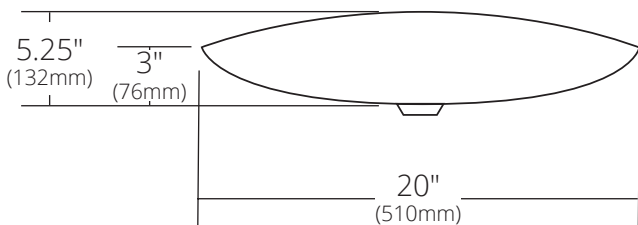

SPECIFICATIONS

CARRARA MARBLE VANITY TOP

ALL SIZES - VESSEL WITH SINGLE FAUCET HOLE

30" Vanity Top

31"w x 22"d x .75"h (787mm x 559mm x 19mm)

VNT30-CV1

36" Vanity Top

36"w x 22"d x .75"h (940mm x 559mm x 19mm)

IMPORTANT

Due to the handcrafted nature of this product, it will vary in finish, texture, and other details. Dimensions may vary up to ¼" (6mm).

SPECIFICATIONS

SORRENTO

Murano Collection

TOP VIEW

FRONT VIEW

SIDE VIEW

Shown in Bianco

- MG2017-AE Abalone
- MG2017-BO Bianco
- MG2017-BR Beachcomber
- MG2017-MA Marina
- MG2017-SY Seaspray

PRODUCT DETAILS

- 20" x 17" x 5.25" OD (510mm x 432mm x 132mm)
- 19.5" x 16.5" x 5" OD (495mm x 419mm x 127mm)
- Handcrafted, Certified Murano Glass
- 1.75" (45mm) drain opening

- UPC/cUPC compliant

IMPORTANT

Due to the handcrafted nature of this product, it will vary in finish, texture, and other details. Dimensions may vary up to 1/2" (13mm).