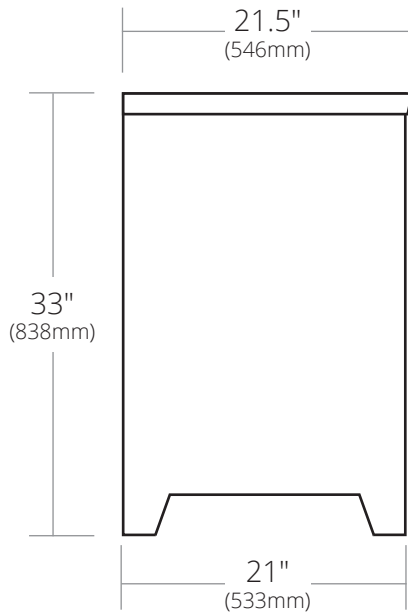

SPECIFICATIONS

36" AMERICANA VANITY

Americana Collection

FRONT VIEW

SIDE VIEW

- VNB361 Chestnut
- VNB360 Whitewash
- VNB368 Anvil
- VNB369 Driftwood

PRODUCT DETAILS

- 36"w x 21.5"d x 33"h (914mm x 546mm x 838mm)
- Handcrafted by American artisans from reclaimed wood
- Hand forged iron hinges and pulls
- Solid wood back
- Hand rubbed finish

SPECIFICATIONS

CARRARA MARBLE VANITY TOP

ALL SIZES - VESSEL WITH SINGLE FAUCET HOLE

30" Vanity Top

31"w x 22"d x .75"h (787mm x 559mm x 19mm)

VNT30-CV1

36" Vanity Top

36"w x 22"d x .75"h (940mm x 559mm x 19mm)

SIDE VIEW

Shown in Bianco

- MG2017-AE Abalone
- MG2017-BO Bianco
- MG2017-BR Beachcomber
- MG2017-MA Marina
- MG2017-SY Seaspray

PRODUCT DETAILS

- 20" x 17" x 5.25" OD (510mm x 432mm x 132mm)
- 19.5" x 16.5" x 5" OD (495mm x 419mm x 127mm)
- Handcrafted, Certified Murano Glass
- 1.75" (45mm) drain opening

- UPC/cUPC compliant

IMPORTANT

Due to the handcrafted nature of this product, it will vary in finish, texture, and other details. Dimensions may vary up to 1/2" (13mm).