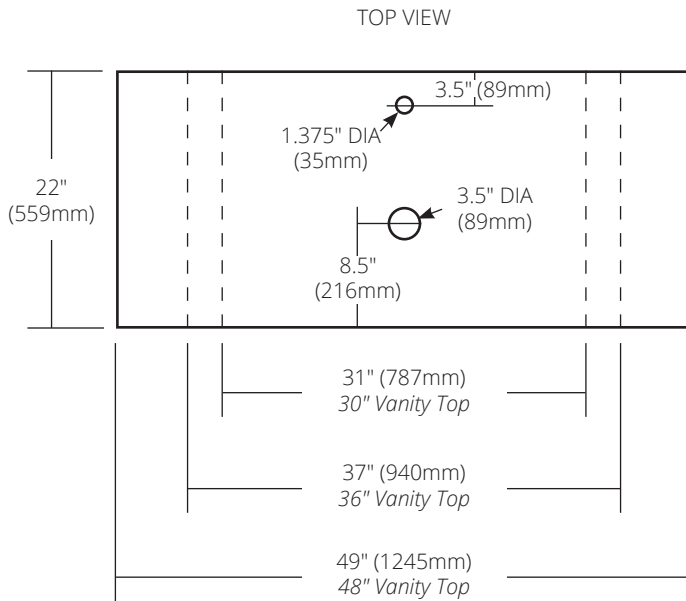

SPECIFICATIONS

CARRARA MARBLE VANITY TOP

ALL SIZES - VESSEL WITH SINGLE FAUCET HOLE

30" Vanity Top

31"w x 22"d x .75"h (787mm x 559mm x 19mm)

VNT30-CV1

36" Vanity Top

36"w x 22"d x .75"h (940mm x 559mm x 19mm)

VNT36-CV1

48" Vanity Top

49"w x 22"d x .75"h (1245mm x 559mm x 19mm)

VNT48-CV1

PRODUCT DETAILS

- Lightly polished Italian marble
- Pre-drilled with singlet faucet hole

COORDINATING PRODUCTS

- Pairs with most vessel sinks
- Drains: DR120, DR130 or DR150

SIDE VIEW

Shown in Bianco

- MG2017-AE Abalone
- MG2017-BO Bianco
- MG2017-BR Beachcomber
- MG2017-MA Marina
- MG2017-SY Seaspray

PRODUCT DETAILS

- 20" x 17" x 5.25" OD (510mm x 432mm x 132mm)
- 19.5" x 16.5" x 5" OD (495mm x 419mm x 127mm)
- Handcrafted, Certified Murano Glass
- 1.75" (45mm) drain opening

- UPC/cUPC compliant

IMPORTANT

Due to the handcrafted nature of this product, it will vary in finish, texture, and other details. Dimensions may vary up to 1/2" (13mm).