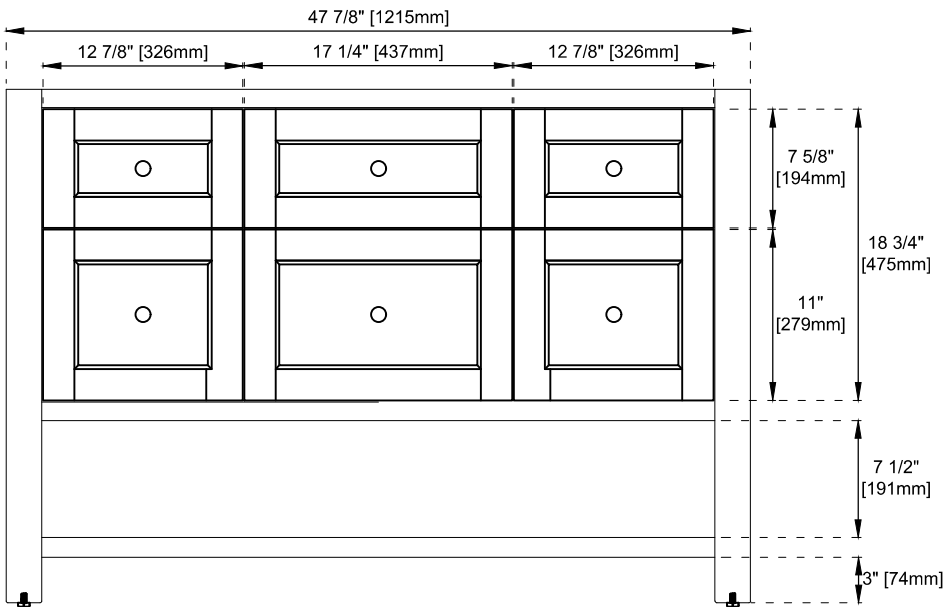

Bamboo Storage Tray: One

Drawer Box Material and Construction: 12mm Plywood/English Dovetail Joinery

Hardware Material and Finish: Zinc Alloy in Matte Black

Fits Drain Hole Size: 1-3/4"

Full Extension, Soft Close Glides

European Soft Close Hinges

Aluminum Laminate Drawer Liners

Dimension

Width:47-7/8"

Depth:23-1/2"

Height:33"

Rough-In Height:21-1/2"

Visit website for warranty and installation information
www.jamesmartinvanities.com

Version:202211

48" BRECKENRIDGE VANITY

330-V48-LNO

Top View

Bamboo Drawer Organizer

Front View

Diagrams are of cabinets only –James Martin Optional Countertops and sinks are not shown

Visit website for warranty and installation information
www.jamesmartinvanities.com

48" BRECKENRIDGE VANITY

330-V48-LNO

Side View

Back View

Diagrams are of cabinets only –James Martin Optional Countertops and sinks are not shown

Visit website for warranty and installation information
www.jamesmartinvanities.com