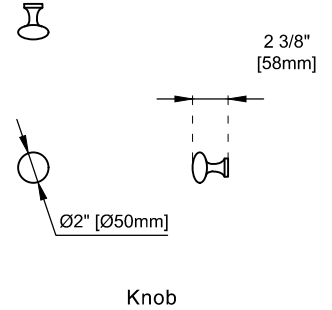

Bamboo Storage Tray: One

Drawer Box Material and Construction: 12mm Plywood/English Dovetail Joinery

Hardware Material and Finish: Zinc Alloy in Matte Black

Fits Drain Hole Size: 1-3/4"

Full Extension, Soft Close Glides

European Soft Close Hinges

Aluminum Laminate Drawer Liners

Dimension

Width:47-7/8"

Depth:23-1/2"

Height:33"

Rough-In Height:21-1/2"

Visit website for warranty and installation information
www.jamesmartinvanities.com

Version:202211

48" BRECKENRIDGE VANITY

330-V48-LNO

Top View

Bamboo Drawer Organizer

Front View

Diagrams are of cabinets only –James Martin Optional Countertops and sinks are not shown

Visit website for warranty and installation information
www.jamesmartinvanities.com