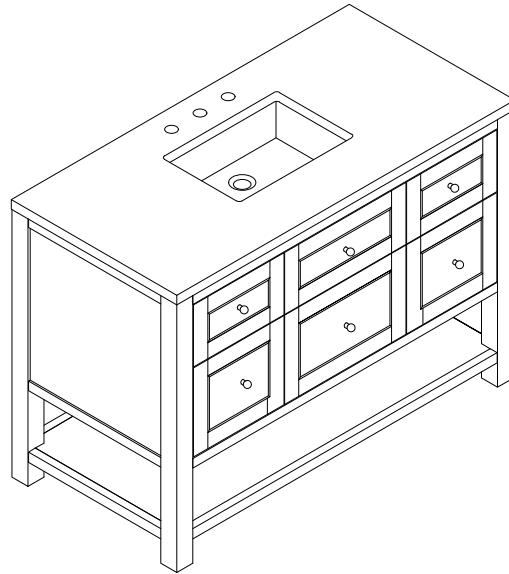

48" BRECKENRIDGE VANITY

JAMES MARTIN
VANITIES™

330-V48-LNO

Features

Materials

Solids (Species): Ash

Veneers: Flat Cut White Oak

Panels: Plywood

Number of Basins: Single

Vanity Top : Sold Separately - 3cm Top with Sink

Basins Included: No

Number of Doors: One

Number of Drawers: Four

Number of Tip Outs: No

USB/Power Component:Yes (ETL5011080)

Assembly Required: No

Bamboo Storage Tray: One

Drawer Box Material and Construction: 12mm Plywood/English Dovetail Joinery

Hardware Material and Finish: Zinc Alloy in Matte Black

Fits Drain Hole Size: 1-3/4"

Full Extension, Soft Close Glides

European Soft Close Hinges

Aluminum Laminate Drawer Liners

Dimension

Width:47-7/8"

Depth:23-1/2"

Height:33"

Rough-In Height:21-1/2"

Visit website for warranty and installation information
www.jamesmartinvanities.com