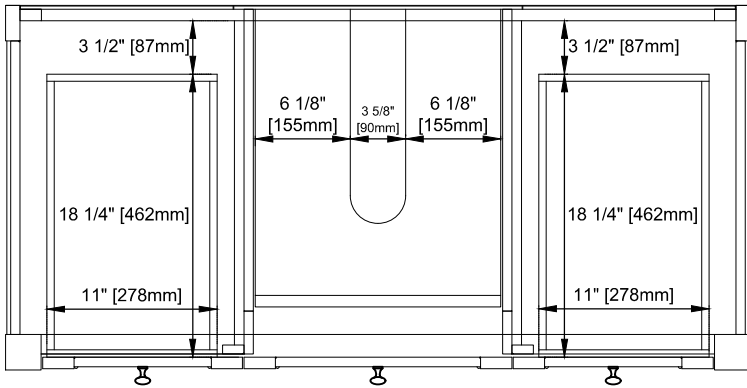

Bamboo Storage Tray: One

Drawer Box Material and Construction: 12mm Plywood/English Dovetail Joinery

Hardware Material and Finish: Zinc Alloy in Matte Black

Fits Drain Hole Size: 1-3/4"

Full Extension, Soft Close Glides

European Soft Close Hinges

Aluminum Laminate Drawer Liners

Dimension

Width:47-7/8"

Depth:23-1/2"

Height:33"

Rough-In Height:21-1/2"

Visit website for warranty and installation information
www.jamesmartinvanities.com

Version:202211

48" BRECKENRIDGE VANITY

330-V48-LNO

Top View

Bamboo Drawer Organizer

Front View

Diagrams are of cabinets only –James Martin Optional Countertops and sinks are not shown

Visit website for warranty and installation information
www.jamesmartinvanities.com