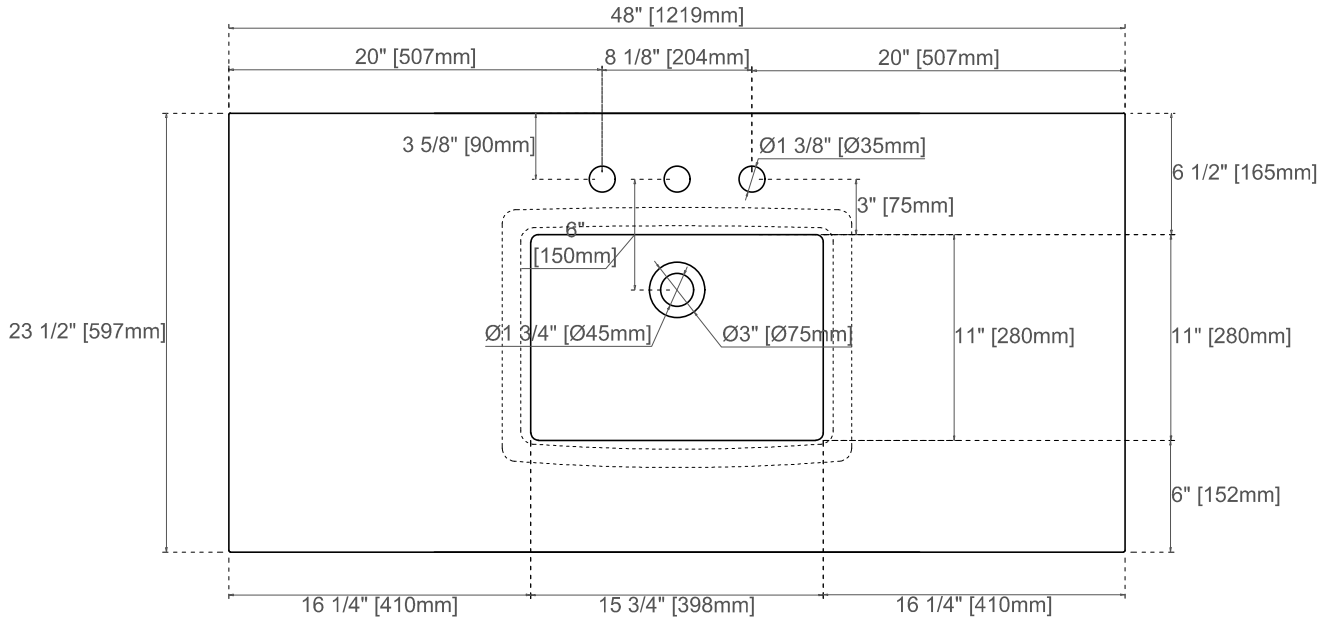

48" 3cm COUNTERTOPS
 050-S48
 080-S48
 090-S48

JAMES MARTIN
 VANITIES™

080,090 Sereis Tops

050 Quartz Sereis Tops

Visit website for warranty and installation information
www.jamesmartinvanities.com

Version:202301

Number of Basins: Single

Vanity Top : Sold Separately - 3cm Top with Sink

Basins Included: No

Number of Doors: One

Number of Drawers: Four

Number of Tip Outs: No

USB/Power Component:Yes (ETL5011080)

Assembly Required: No

Bamboo Storage Tray: One

Drawer Box Material and Construction: 12mm Plywood/English Dovetail Joinery

Hardware Material and Finish: Zinc Alloy in Matte Black

Fits Drain Hole Size: 1-3/4"

Full Extension, Soft Close Glides

European Soft Close Hinges

Aluminum Laminate Drawer Liners

Dimension

Width:47-7/8"

Depth:23-1/2"

Height:33"

Rough-In Height:21-1/2"

Visit website for warranty and installation information
www.jamesmartinvanities.com