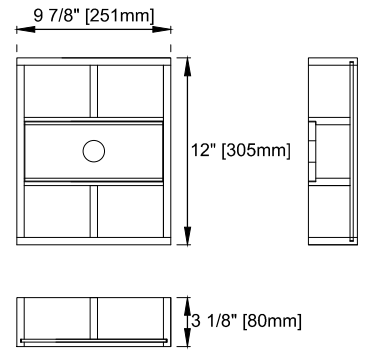

Bamboo Storage Tray: One

Drawer Box Material and Construction: 12mm Plywood/English Dovetail Joinery

Hardware Material and Finish: Zinc Alloy in Matte Black

Fits Drain Hole Size: 1-3/4"

Full Extension, Soft Close Glides

European Soft Close Hinges

Aluminum Laminate Drawer Liners

Dimension

Width:47-7/8"

Depth:23-1/2"

Height:33"

Rough-In Height:21-1/2"

Visit website for warranty and installation information
www.jamesmartinvanities.com

Version:202211

48" BRECKENRIDGE VANITY

330-V48-LNO

Top View

Bamboo Drawer Organizer

Front View

Diagrams are of cabinets only –James Martin Optional Countertops and sinks are not shown

Visit website for warranty and installation information
www.jamesmartinvanities.com