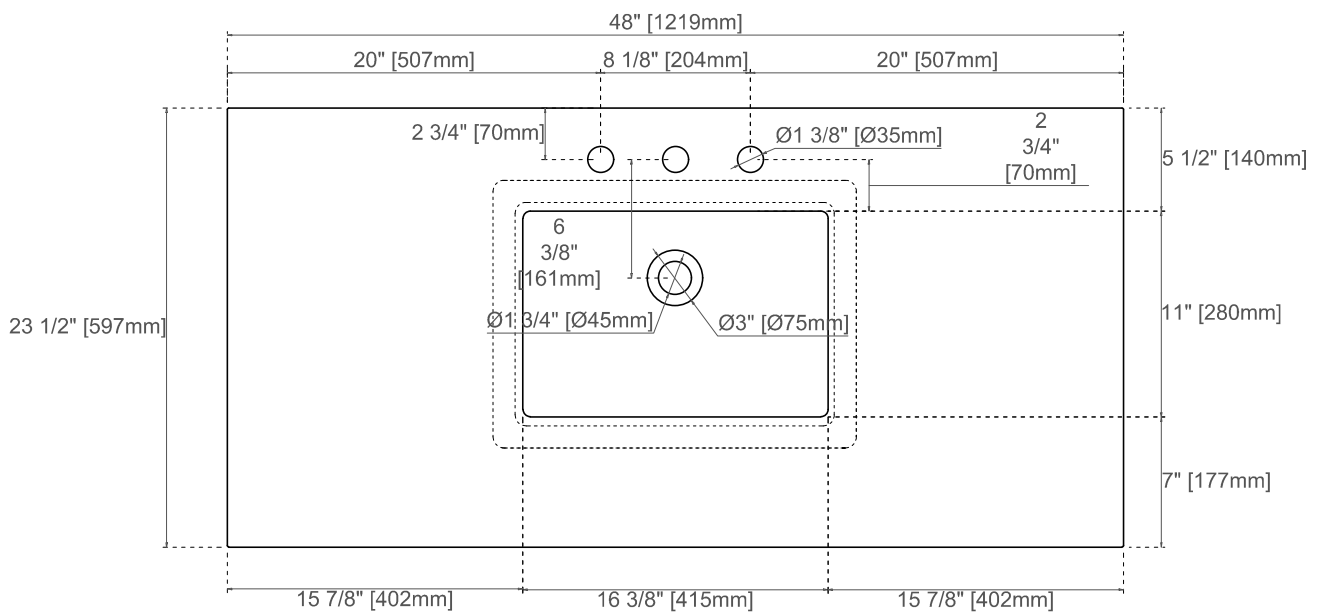

48" 3cm COUNTERTOPS
 050-S48
 080-S48
 090-S48

JAMES MARTIN
 VANITIES™

080,090 Sereis Tops

050 Quartz Sereis Tops

Visit website for warranty and installation information
www.jamesmartinvanities.com

Version:202301

Number of Basins: Single

Vanity Top : Sold Separately - 3cm Top with Sink

Basins Included: No

Number of Doors: One

Number of Drawers: Four

Number of Tip Outs: No

USB/Power Component:Yes (ETL5011080)

Assembly Required: No

Bamboo Storage Tray: One

Drawer Box Material and Construction: 12mm Plywood/English Dovetail Joinery

Hardware Material and Finish: Zinc Alloy in Matte Black

Fits Drain Hole Size: 1-3/4"

Full Extension, Soft Close Glides

European Soft Close Hinges

Aluminum Laminate Drawer Liners

Dimension

Width:47-7/8"

Depth:23-1/2"

Height:33"

Rough-In Height:21-1/2"

Visit website for warranty and installation information
www.jamesmartinvanities.com