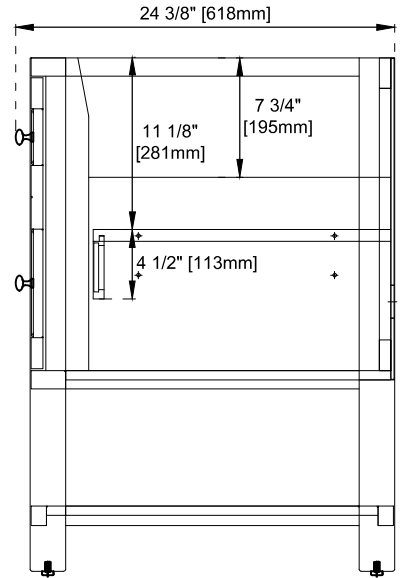

Bamboo Storage Tray: One

Drawer Box Material and Construction: 12mm Plywood/English Dovetail Joinery

Hardware Material and Finish: Zinc Alloy in Matte Black

Fits Drain Hole Size: 1-3/4"

Full Extension, Soft Close Glides

European Soft Close Hinges

Aluminum Laminate Drawer Liners

Dimension

Width:47-7/8"

Depth:23-1/2"

Height:33"

Rough-In Height:21-1/2"

Visit website for warranty and installation information
www.jamesmartinvanities.com

Version:202211

48" BRECKENRIDGE VANITY

330-V48-LNO

Top View

Bamboo Drawer Organizer

Front View

Diagrams are of cabinets only –James Martin Optional Countertops and sinks are not shown

Visit website for warranty and installation information
www.jamesmartinvanities.com

48" BRECKENRIDGE VANITY

330-V48-LNO

Side View

Back View

Diagrams are of cabinets only –James Martin Optional Countertops and sinks are not shown

Visit website for warranty and installation information
www.jamesmartinvanities.com