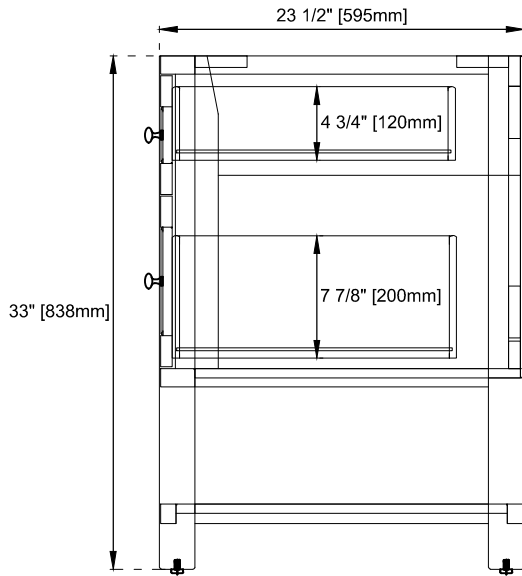

Bamboo Storage Tray: One

Drawer Box Material and Construction: 12mm Plywood/English Dovetail Joinery

Hardware Material and Finish: Zinc Alloy in Matte Black

Fits Drain Hole Size: 1-3/4"

Full Extension, Soft Close Glides

European Soft Close Hinges

Aluminum Laminate Drawer Liners

Dimension

Width:47-7/8"

Depth:23-1/2"

Height:33"

Rough-In Height:21-1/2"

Visit website for warranty and installation information
www.jamesmartinvanities.com

Version:202211

48" BRECKENRIDGE VANITY

330-V48-LNO

Top View

Bamboo Drawer Organizer

Front View

Diagrams are of cabinets only –James Martin Optional Countertops and sinks are not shown

Visit website for warranty and installation information
www.jamesmartinvanities.com

48" BRECKENRIDGE VANITY

330-V48-LNO

Side View

Back View

Diagrams are of cabinets only –James Martin Optional Countertops and sinks are not shown

Visit website for warranty and installation information
www.jamesmartinvanities.com