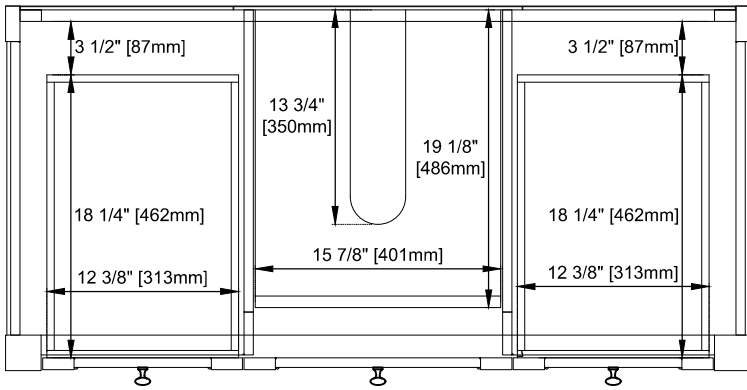

Bamboo Storage Tray: One

Drawer Box Material and Construction: 12mm Plywood/English Dovetail Joinery

Hardware Material and Finish: Zinc Alloy in Matte Black

Fits Drain Hole Size: 1-3/4"

Full Extension, Soft Close Glides

European Soft Close Hinges

Aluminum Laminate Drawer Liners

Dimension

Width:47-7/8"

Depth:23-1/2"

Height:33"

Rough-In Height:21-1/2"

Visit website for warranty and installation information
www.jamesmartinvanities.com

Version:202211

48" BRECKENRIDGE VANITY

330-V48-LNO

Top View

Bamboo Drawer Organizer

Front View

Diagrams are of cabinets only –James Martin Optional Countertops and sinks are not shown

Visit website for warranty and installation information
www.jamesmartinvanities.com