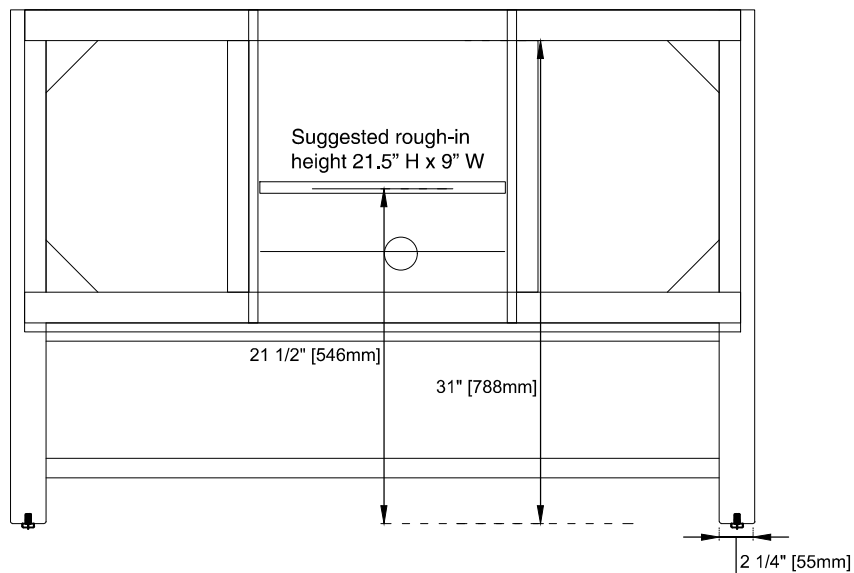

Bamboo Storage Tray: One

Drawer Box Material and Construction: 12mm Plywood/English Dovetail Joinery

Hardware Material and Finish: Zinc Alloy in Matte Black

Fits Drain Hole Size: 1-3/4"

Full Extension, Soft Close Glides

European Soft Close Hinges

Aluminum Laminate Drawer Liners

Dimension

Width:47-7/8"

Depth:23-1/2"

Height:33"

Rough-In Height:21-1/2"

Visit website for warranty and installation information
www.jamesmartinvanities.com

Version:202211

48" BRECKENRIDGE VANITY

330-V48-LNO

Top View

Bamboo Drawer Organizer

Front View

Diagrams are of cabinets only –James Martin Optional Countertops and sinks are not shown

Visit website for warranty and installation information
www.jamesmartinvanities.com

48" BRECKENRIDGE VANITY

330-V48-LNO

Side View

Back View

Diagrams are of cabinets only –James Martin Optional Countertops and sinks are not shown

Visit website for warranty and installation information
www.jamesmartinvanities.com