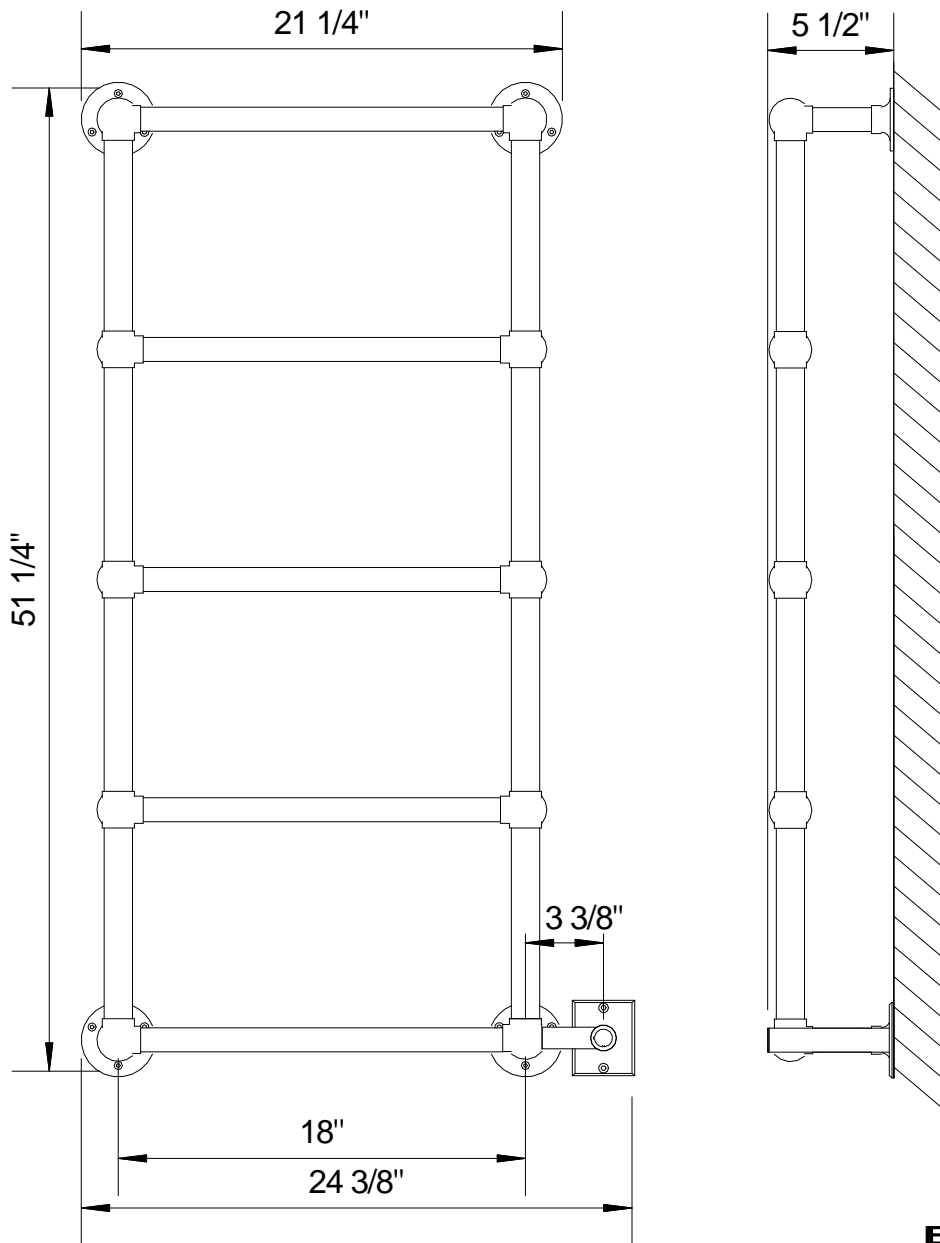

Thirlmere EB35-1 Traditional ELECTRIC

Technical Information

- 120VAC 60Hz 150W 1.36A
- 1-1/4" Diameter Brass Tubing
- Smart Thermo Control Element
- 150 lbs.

EB35-1
No Scale
REV A 9/30/09