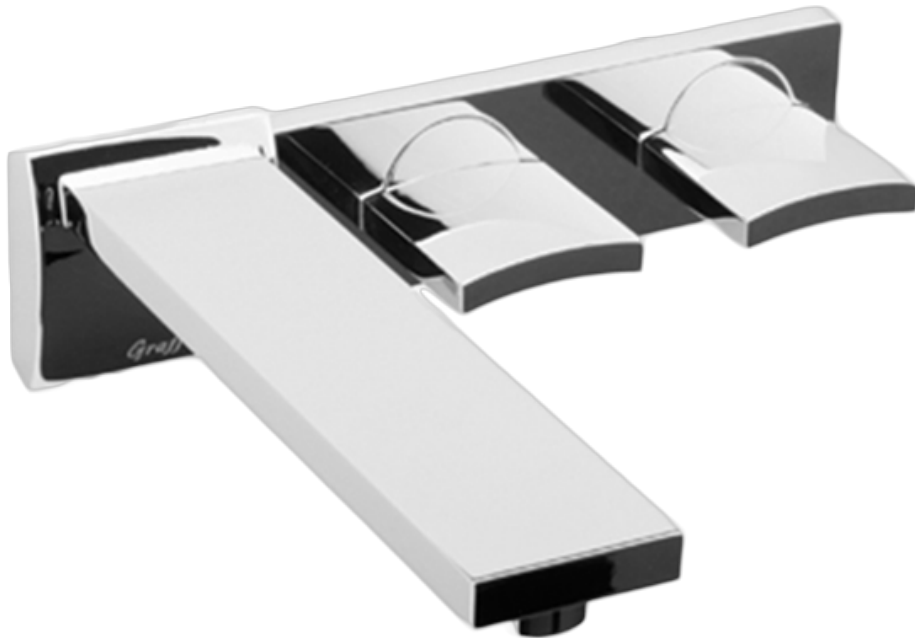

BATHROOM  
Targa Wall-Mounted Lavatory  
Faucet  
**G-3630-C14W**

**GRAFF**<sup>®</sup>

## Information

- Wall-mount spout and handle installation
- Aerated flow rate  $\leq 1.2$  max gpm
- 7 7/8" Fixed Spout Reach
- Drain assembly not included
- Optional Matching Decorative Trap G-9971
- CALGreen

Steelnox<sup>®</sup>  
(Satin Nickel)

Architectural  
White