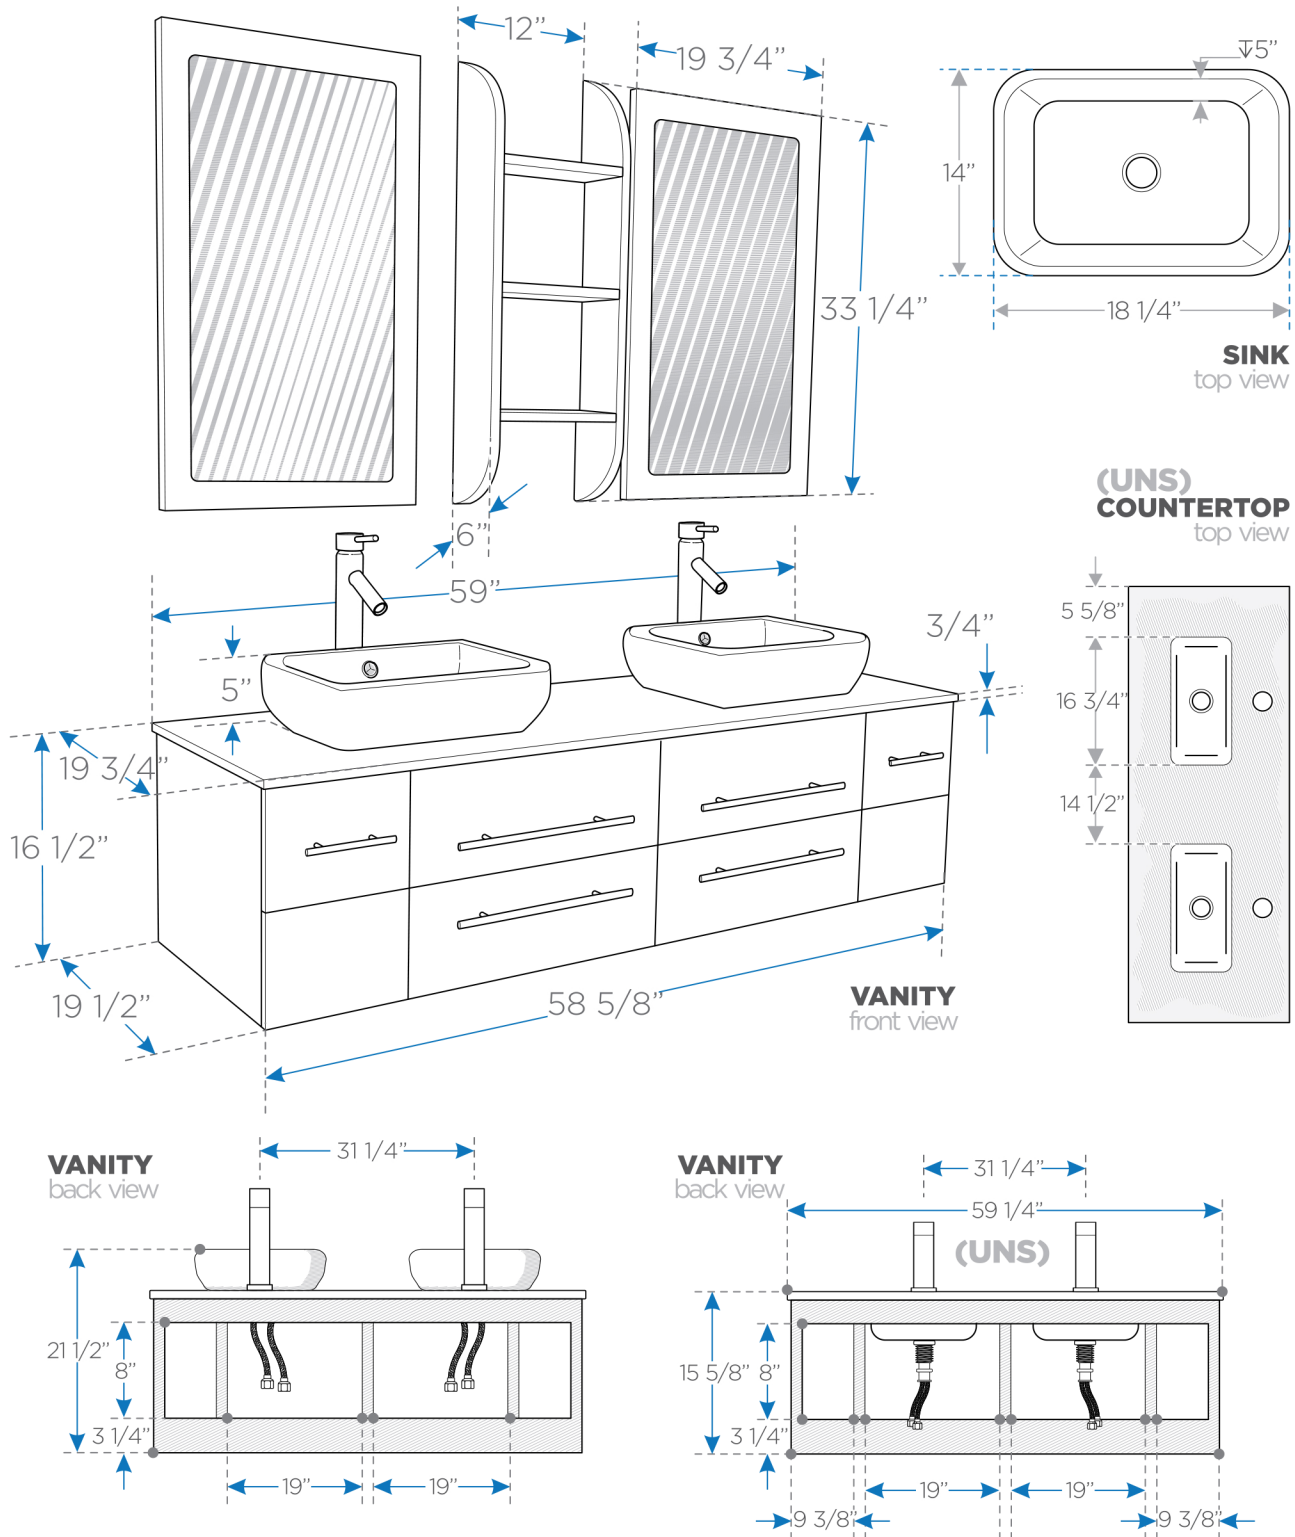

BELLEZZA

FVN6119

Modern Double Vessel Sink Bathroom Vanity

BOX DIMENSIONS: L62" W30" H28" G.W.248LB

(UNS) BOX DIMENSIONS: L62" W30" H28" G.W.256LB