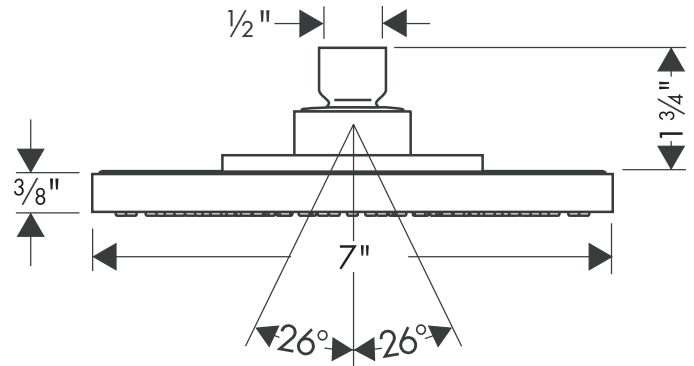

Raindance AIR Showerhead, 7"

27476XX1

Available in Chrome (00), Brushed Nickel (82), Polished Brass (93)

Product Specification

Solid brass
AIR injection technology
Rubit™ cleaning system
1/2" female inlet
107 no-clog spray channels
2.5 gpm