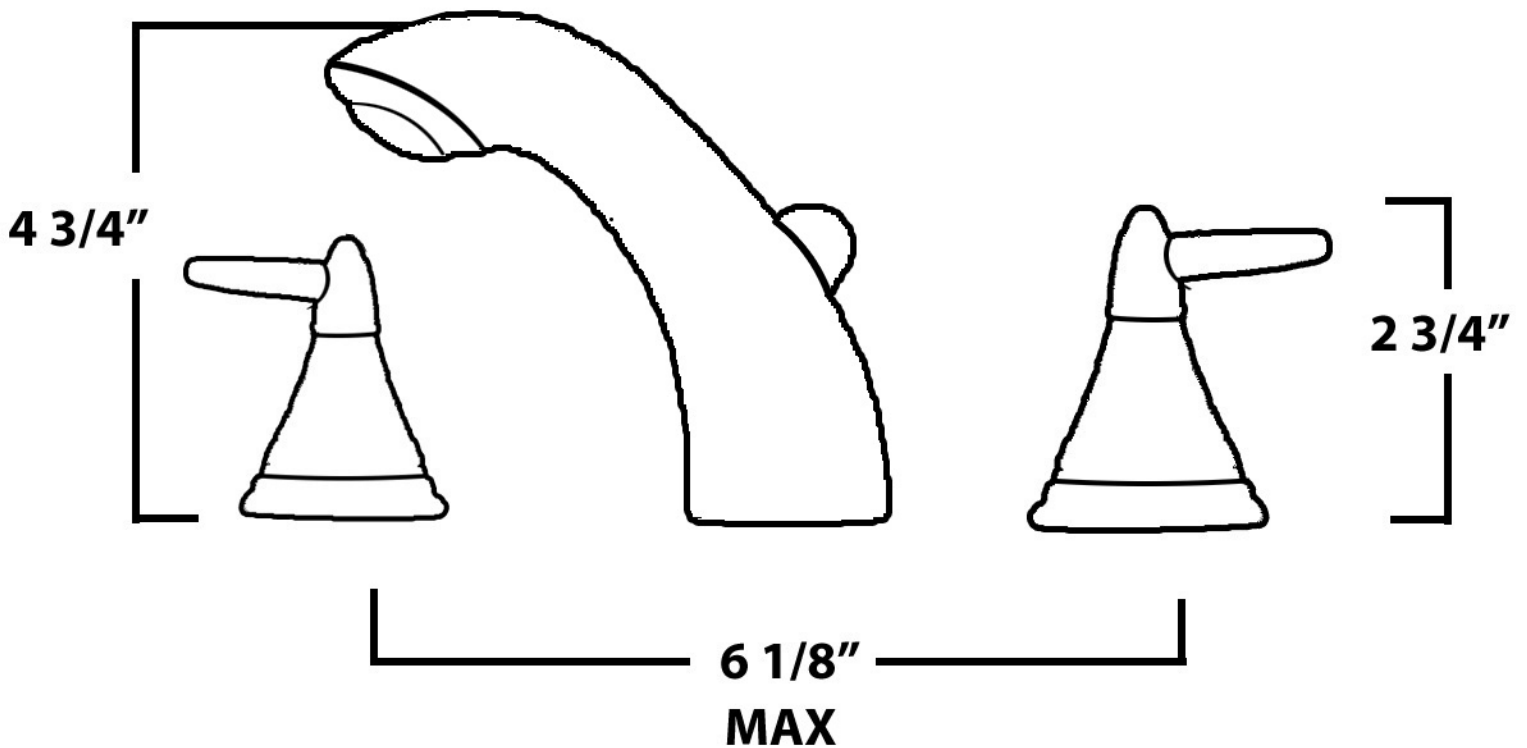

 Whitehaus®

614.151WS

Spout Length:

4 1/2"

Height:

4"

LIVE WITH STYLE!