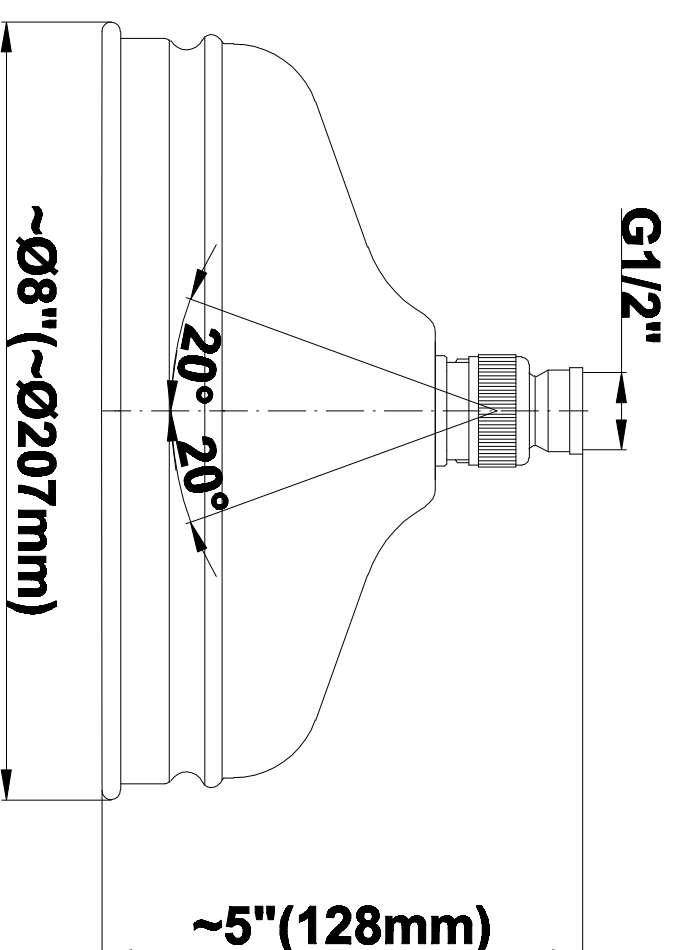

SHOWER
Traditional Showerhead with Arm
G-8380

GRAFF®

Information

- 8" traditional rain showerhead
- 11" shower arm and flange
- Showerhead Features 112 No-Clog, Easy-Clean Spray Nozzles
- Showerhead flow rate ≤ 1.8 max gpm
- CALGreen

G-8380

Traditional Showerhead with Arm

Product Features

- 8" traditional rain showerhead
- 11" shower arm and flange
- Showerhead features 112 no-clog, easy-clean rubber spray nozzles
- Showerhead flow rate ≤ 1.8 max gpm

Warranty

- Limited lifetime warranty

For complete warranty information go to www.graff-designs.com/en-nam/warranty

SHOWER
Traditional 8" Showerhead
G-8410

GRAFF®

Information

- Sunflower shape
- 112 no-clog, easy-clean rubber spray nozzles
- Metal ball-joint allows for showerhead angle adjustment
- Showerhead flow rate ≤ 1.8 max gpm
- Recommend use with ceiling shower arm
- Recommended for use at no more than 10 degrees tilt
- CALGreen

G-8410

SHOWER
Transitional 11" Shower Arm
G-8500

GRAFF®

Information

- Includes arm and flange
- 1/2" NPT male thread inlet
- For use with all showerheads

Finishes

24K Gold

24K Brushed
Gold