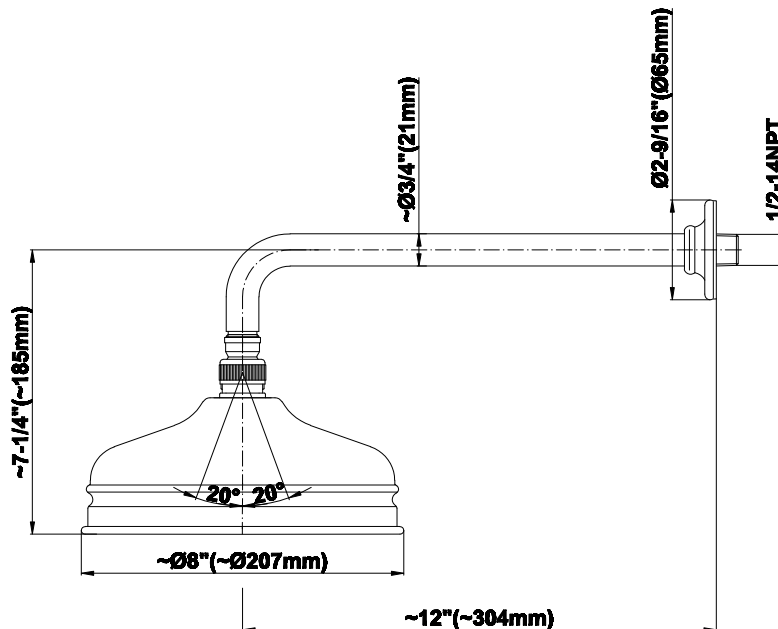

SHOWER
Traditional Showerhead with Arm
G-8380

GRAFF®

Information

- 8" traditional rain showerhead
- 11" shower arm and flange
- Showerhead Features 112 No-Clog, Easy-Clean Spray Nozzles
- Showerhead flow rate ≤ 1.8 max gpm
- CALGreen

G-8380

Traditional Showerhead with Arm

Product Features

- 8" traditional rain showerhead
- 11" shower arm and flange
- Showerhead features 112 no-clog, easy-clean rubber spray nozzles
- Showerhead flow rate ≤ 1.8 max gpm

Warranty

- Limited lifetime warranty

For complete warranty information go to www.graff-designs.com/en-nam/warranty

SHOWER
Traditional 8" Showerhead
G-8410

GRAFF®

Information

- Sunflower shape
- 112 no-clog, easy-clean rubber spray nozzles
- Metal ball-joint allows for showerhead angle adjustment
- Showerhead flow rate ≤ 1.8 max gpm
- Recommend use with ceiling shower arm
- Recommended for use at no more than 10 degrees tilt
- CALGreen

G-8410

SHOWER
Transitional 11" Shower Arm
G-8500

GRAFF®

Information

- Includes arm and flange
- 1/2" NPT male thread inlet
- For use with all showerheads

Finishes

24K Gold

24K Brushed
Gold