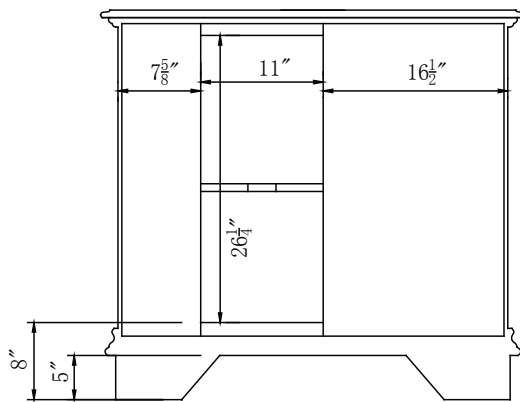

# Single Sink Vanity

Model: HYP-0904-T-UIC-38-R

**Overall Dimensions**

38" x 22" x 36"

SIDE VIEW

FRONT VIEW

TOP VIEW

BACK VIEW