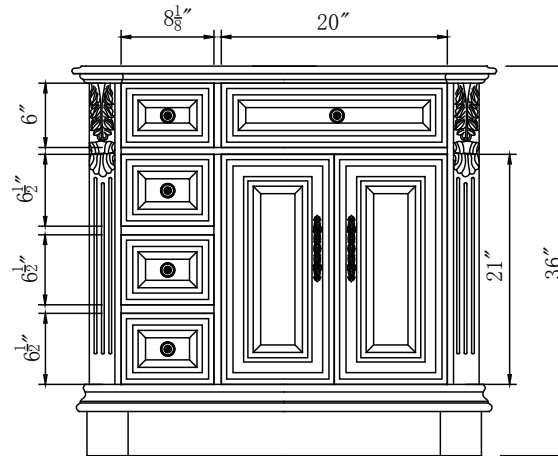

# Single Sink Vanity

Model: HYP-0904-T-UIC-38-R

**Overall Dimensions**

38" x 22" x 36"

SIDE VIEW

FRONT VIEW

TOP VIEW

BACK VIEW