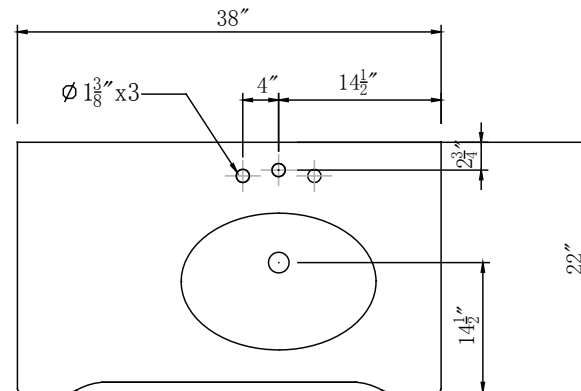

# Single Sink Vanity

Model: HYP-0904-T-UIC-38-R

**Overall Dimensions**

38" x 22" x 36"

SIDE VIEW

FRONT VIEW

TOP VIEW

BACK VIEW