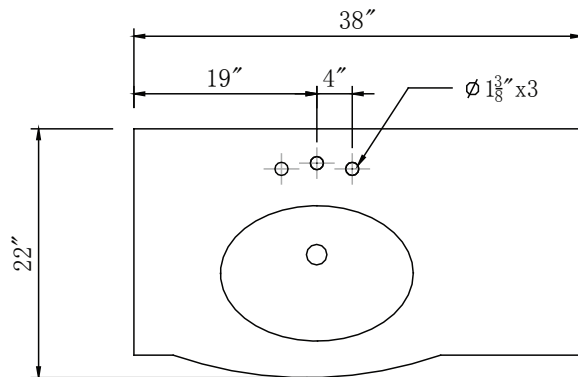

Single Sink Vanity

Model: HYP-0902-T-UIC-38L

Model: HYP-0902-WM-UWC-38L

Overall Dimensions

38" x 22" x 36"

FRONT VIEW

SIDE VIEW

TOP VIEW

BACK VIEW

Model: HYP-0902-T-UIC-M
Model: HYP-0902-WM-UWC-M

Overall Dimensions

21" x 19.5" x 34"

FRONT VIEW

SIDE VIEW

TOP VIEW

BACK VIEW

*All dimension in inches unless otherwise specified. Dimensions subject to tolerance.

Single Sink Vanity

Model: HYP-0902-T-UIC-38R

Model: HYP-0902-WM-UWC-38R

Overall Dimensions

38" x 22" x 36"

FRONT VIEW

SIDE VIEW

TOP VIEW

BACK VIEW

Model: HYP-0902-T-UIC-M
Model: HYP-0902-WM-UWC-M

Overall Dimensions

21" x 19.5" x 34"

FRONT VIEW

SIDE VIEW

TOP VIEW