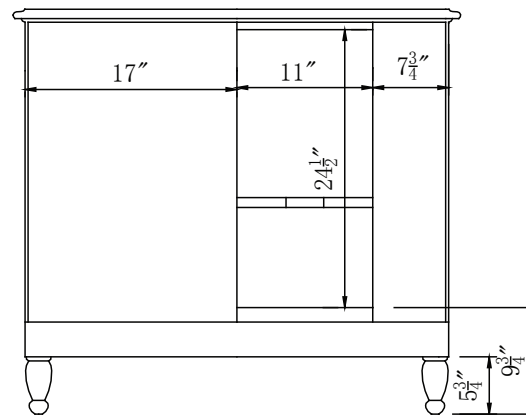

Single Sink Vanity

Model: HYP-0902-T-UIC-38L

Model: HYP-0902-WM-UWC-38L

Overall Dimensions

38" x 22" x 36"

FRONT VIEW

SIDE VIEW

TOP VIEW

BACK VIEW

Model: HYP-0902-T-UIC-M
Model: HYP-0902-WM-UWC-M

Overall Dimensions

21" x 19.5" x 34"

FRONT VIEW

SIDE VIEW

TOP VIEW

BACK VIEW

*All dimension in inches unless otherwise specified. Dimensions subject to tolerance.

Single Sink Vanity

Model: HYP-0902-T-UIC-38R

Model: HYP-0902-WM-UWC-38R

Overall Dimensions

38" x 22" x 36"

FRONT VIEW

SIDE VIEW

TOP VIEW

BACK VIEW

Model: HYP-0902-T-UIC-M
Model: HYP-0902-WM-UWC-M

Overall Dimensions

21" x 19.5" x 34"

FRONT VIEW

SIDE VIEW

TOP VIEW