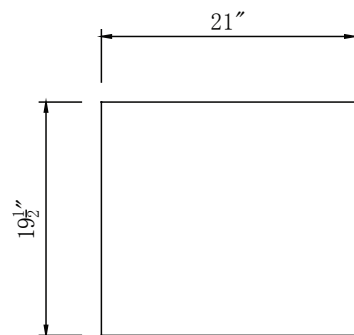

Single Sink Vanity

Model: HYP-0902-T-UIC-38L

Model: HYP-0902-WM-UWC-38L

Overall Dimensions

38" x 22" x 36"

FRONT VIEW

SIDE VIEW

TOP VIEW

BACK VIEW

Model: HYP-0902-T-UIC-M
Model: HYP-0902-WM-UWC-M

Overall Dimensions

21" x 19.5" x 34"

FRONT VIEW

SIDE VIEW

TOP VIEW

BACK VIEW

*All dimension in inches unless otherwise specified. Dimensions subject to tolerance.

Single Sink Vanity

Model: HYP-0902-T-UIC-38R

Model: HYP-0902-WM-UWC-38R

Overall Dimensions

38" x 22" x 36"

FRONT VIEW

SIDE VIEW

TOP VIEW

BACK VIEW

Model: HYP-0902-T-UIC-M
Model: HYP-0902-WM-UWC-M

Overall Dimensions

21" x 19.5" x 34"

FRONT VIEW

SIDE VIEW

TOP VIEW