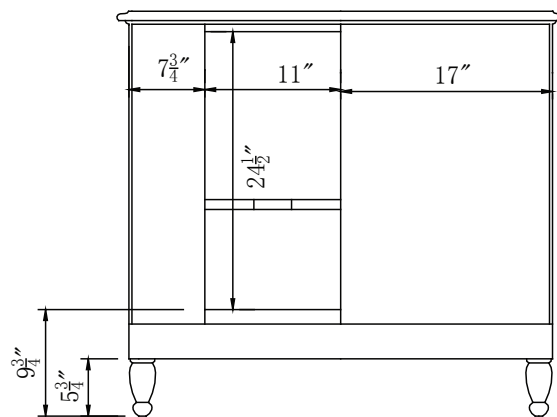

Single Sink Vanity

Model: HYP-0902-T-UIC-38L

Model: HYP-0902-WM-UWC-38L

Overall Dimensions

38" x 22" x 36"

FRONT VIEW

SIDE VIEW

TOP VIEW

BACK VIEW

Model: HYP-0902-T-UIC-M
Model: HYP-0902-WM-UWC-M

Overall Dimensions

21" x 19.5" x 34"

FRONT VIEW

SIDE VIEW

TOP VIEW

BACK VIEW

*All dimension in inches unless otherwise specified. Dimensions subject to tolerance.

Single Sink Vanity

Model: HYP-0902-T-UIC-38R

Model: HYP-0902-WM-UWC-38R

Overall Dimensions

38" x 22" x 36"

FRONT VIEW

SIDE VIEW

TOP VIEW

BACK VIEW

Model: HYP-0902-T-UIC-M
Model: HYP-0902-WM-UWC-M

Overall Dimensions

21" x 19.5" x 34"

FRONT VIEW

SIDE VIEW

TOP VIEW