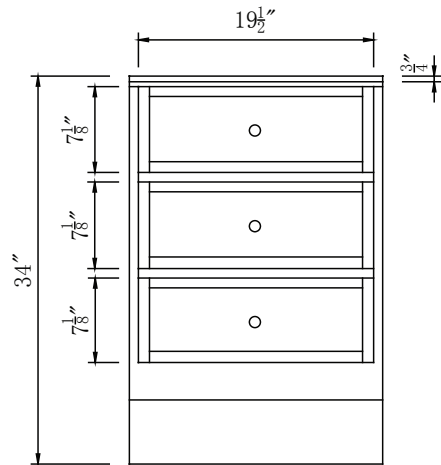

Single Sink Vanity

Model: HYP-0902-T-UIC-38L

Model: HYP-0902-WM-UWC-38L

Overall Dimensions

38" x 22" x 36"

FRONT VIEW

SIDE VIEW

TOP VIEW

BACK VIEW

Model: HYP-0902-T-UIC-M
Model: HYP-0902-WM-UWC-M

Overall Dimensions

21" x 19.5" x 34"

FRONT VIEW

SIDE VIEW

TOP VIEW

BACK VIEW

*All dimension in inches unless otherwise specified. Dimensions subject to tolerance.

Single Sink Vanity

Model: HYP-0902-T-UIC-38R

Model: HYP-0902-WM-UWC-38R

Overall Dimensions

38" x 22" x 36"

FRONT VIEW

SIDE VIEW

TOP VIEW

BACK VIEW

Model: HYP-0902-T-UIC-M
Model: HYP-0902-WM-UWC-M

Overall Dimensions

21" x 19.5" x 34"

FRONT VIEW

SIDE VIEW

TOP VIEW