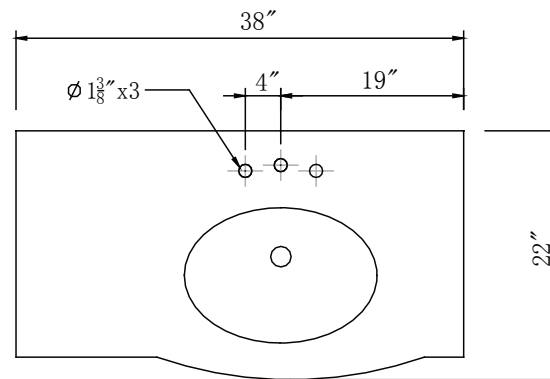

Single Sink Vanity

Model: HYP-0902-T-UIC-38L

Model: HYP-0902-WM-UWC-38L

Overall Dimensions

38" x 22" x 36"

FRONT VIEW

SIDE VIEW

TOP VIEW

BACK VIEW

Model: HYP-0902-T-UIC-M
Model: HYP-0902-WM-UWC-M

Overall Dimensions

21" x 19.5" x 34"

FRONT VIEW

SIDE VIEW

TOP VIEW

BACK VIEW

*All dimension in inches unless otherwise specified. Dimensions subject to tolerance.

Single Sink Vanity

Model: HYP-0902-T-UIC-38R

Model: HYP-0902-WM-UWC-38R

Overall Dimensions

38" x 22" x 36"

FRONT VIEW

SIDE VIEW

TOP VIEW

BACK VIEW

Model: HYP-0902-T-UIC-M
Model: HYP-0902-WM-UWC-M

Overall Dimensions

21" x 19.5" x 34"

FRONT VIEW

SIDE VIEW

TOP VIEW