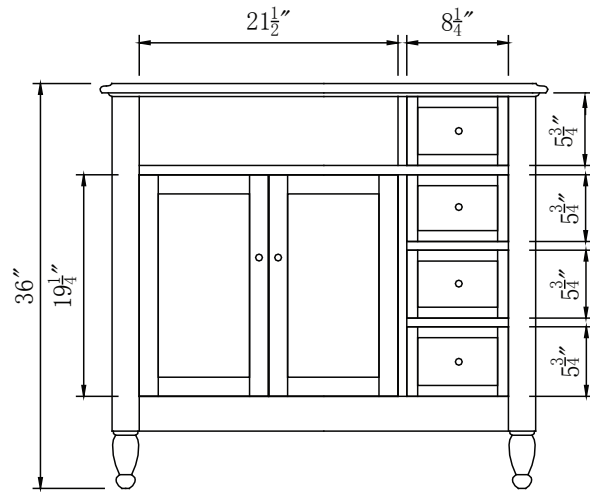

Single Sink Vanity

Model: HYP-0902-T-UIC-38L

Model: HYP-0902-WM-UWC-38L

Overall Dimensions

38" x 22" x 36"

FRONT VIEW

SIDE VIEW

TOP VIEW

BACK VIEW

Model: HYP-0902-T-UIC-M
Model: HYP-0902-WM-UWC-M

Overall Dimensions

21" x 19.5" x 34"

FRONT VIEW

SIDE VIEW

TOP VIEW

BACK VIEW

*All dimension in inches unless otherwise specified. Dimensions subject to tolerance.

Single Sink Vanity

Model: HYP-0902-T-UIC-38R

Model: HYP-0902-WM-UWC-38R

Overall Dimensions

38" x 22" x 36"

FRONT VIEW

SIDE VIEW

TOP VIEW

BACK VIEW

Model: HYP-0902-T-UIC-M
Model: HYP-0902-WM-UWC-M

Overall Dimensions

21" x 19.5" x 34"

FRONT VIEW

SIDE VIEW

TOP VIEW