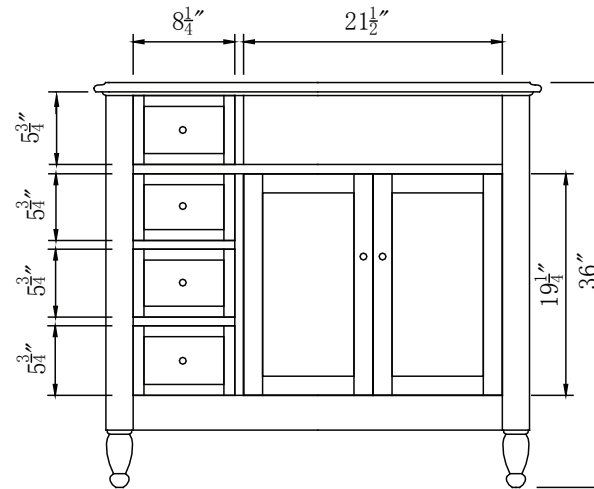

Single Sink Vanity

Model: HYP-0902-T-UIC-38L

Model: HYP-0902-WM-UWC-38L

Overall Dimensions

38" x 22" x 36"

FRONT VIEW

SIDE VIEW

TOP VIEW

BACK VIEW

Model: HYP-0902-T-UIC-M
Model: HYP-0902-WM-UWC-M

Overall Dimensions

21" x 19.5" x 34"

FRONT VIEW

SIDE VIEW

TOP VIEW

BACK VIEW

*All dimension in inches unless otherwise specified. Dimensions subject to tolerance.

Single Sink Vanity

Model: HYP-0902-T-UIC-38R

Model: HYP-0902-WM-UWC-38R

Overall Dimensions

38" x 22" x 36"

FRONT VIEW

SIDE VIEW

TOP VIEW

BACK VIEW

Model: HYP-0902-T-UIC-M
Model: HYP-0902-WM-UWC-M

Overall Dimensions

21" x 19.5" x 34"

FRONT VIEW

SIDE VIEW

TOP VIEW