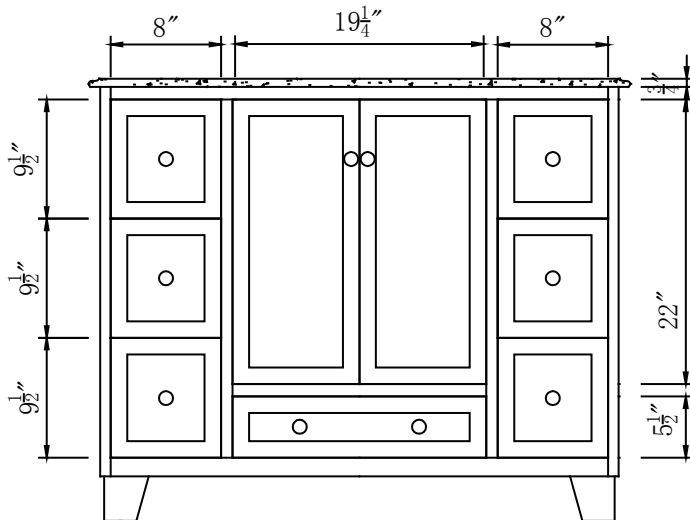

Model: HYP-0703-T-UIC-40

**Overall Dimensions**

40" x 22" x 36"

TOP VIEW

FRONT VIEW

SIDE VIEW

BACK VIEW

\*All dimension in inches unless otherwise specified. Dimensions subject to tolerance.