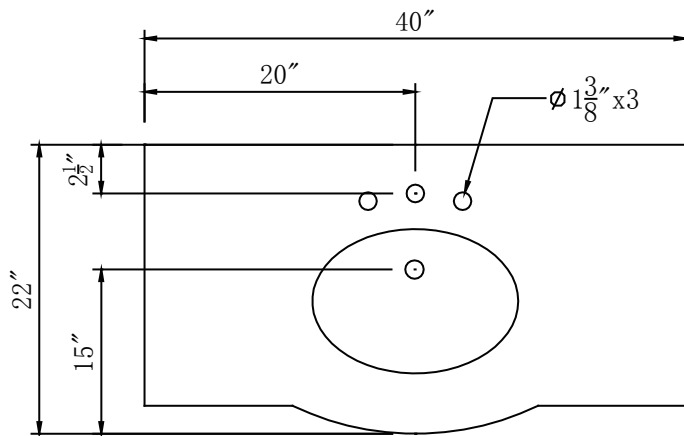

Model: HYP-0703-T-UIC-40

**Overall Dimensions**

40" x 22" x 36"

TOP VIEW

FRONT VIEW

SIDE VIEW

BACK VIEW

\*All dimension in inches unless otherwise specified. Dimensions subject to tolerance.