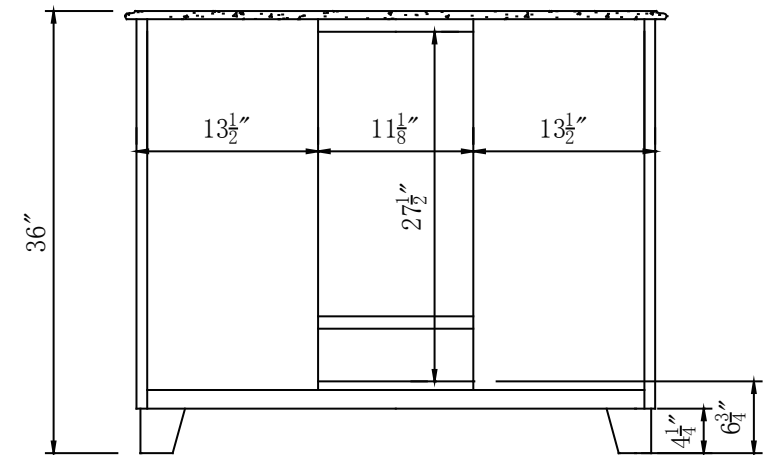

Model: HYP-0703-T-UIC-40

**Overall Dimensions**

40" x 22" x 36"

TOP VIEW

FRONT VIEW

SIDE VIEW

BACK VIEW

\*All dimension in inches unless otherwise specified. Dimensions subject to tolerance.